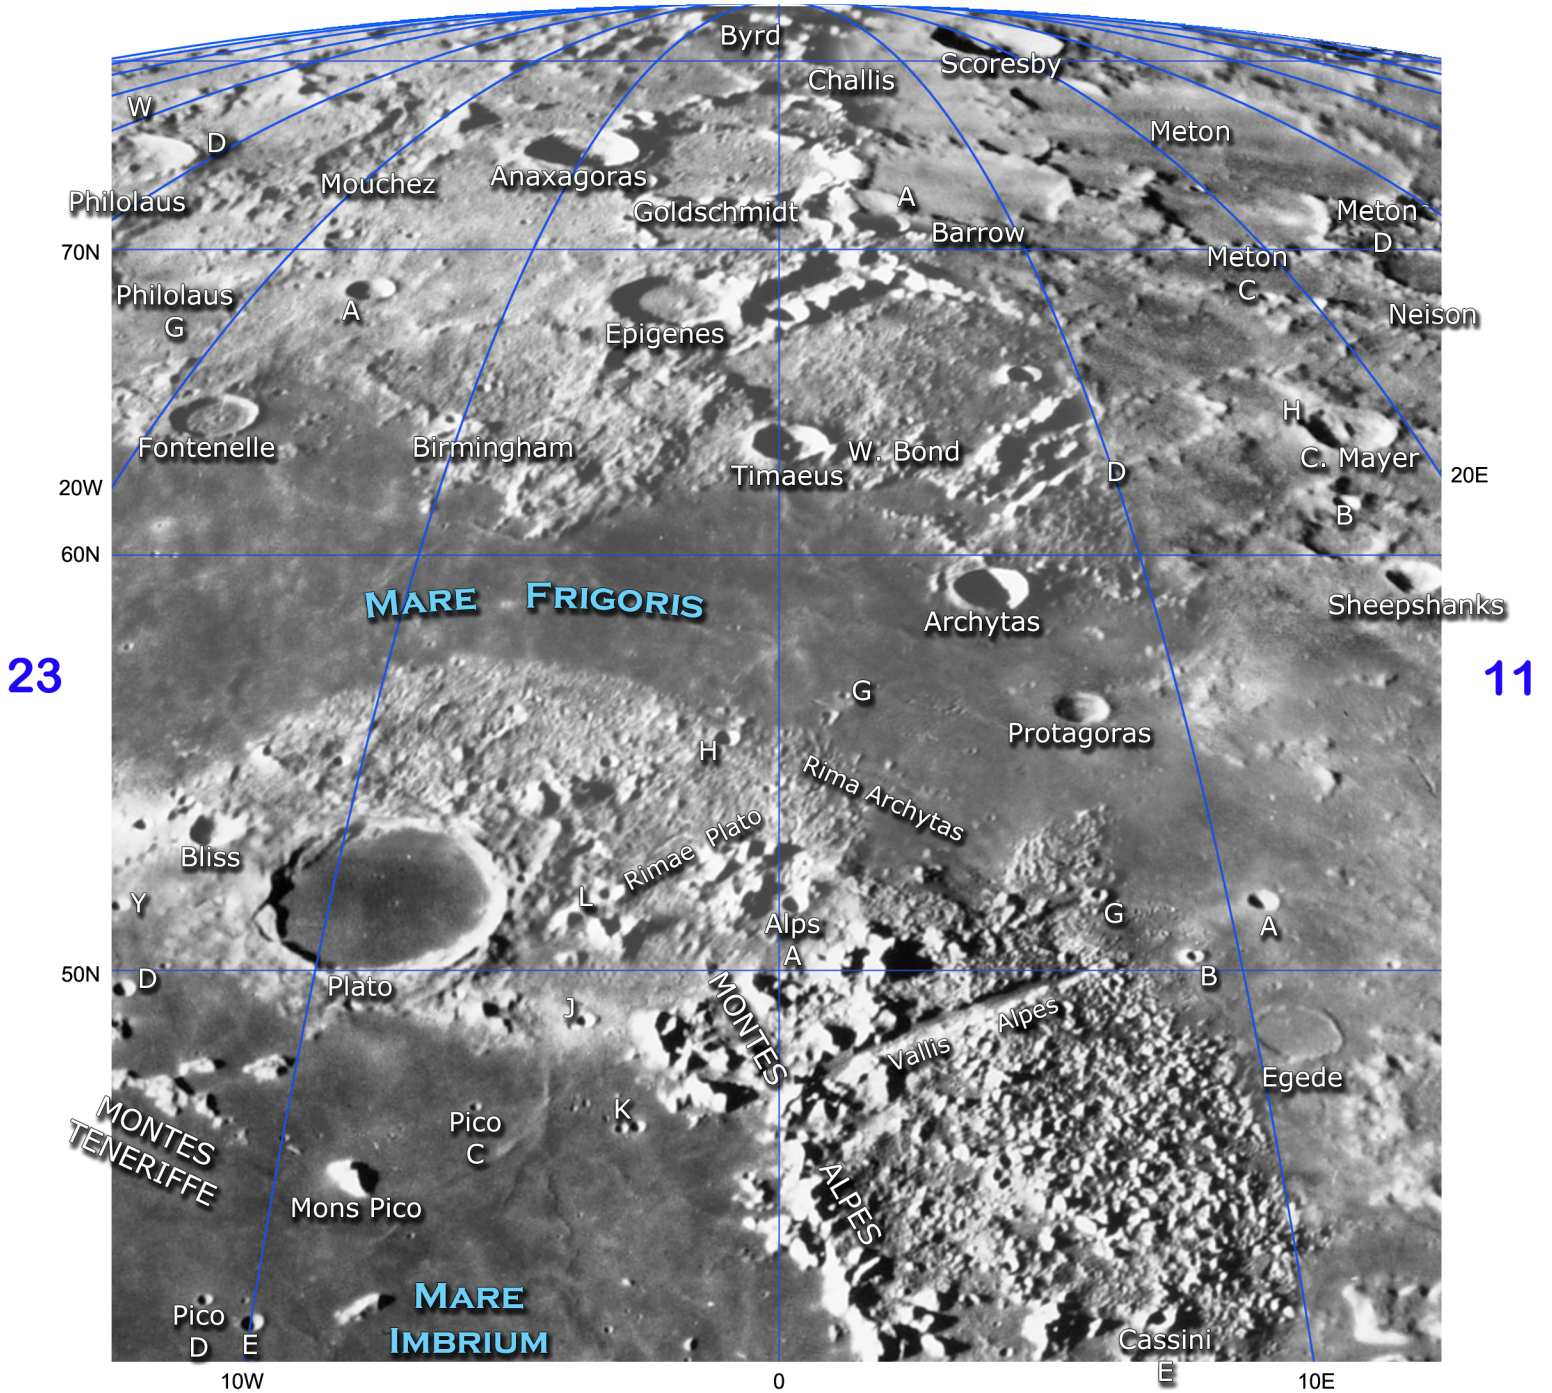

Scoresby 34 miles 13448 ft.

Sheepshanks 15 miles 10463 ft.

Timaeus 19 miles 9643 ft.

Vallis Alpes 103 x 11 miles.

W. Bond 96 miles 6199 ft.

**Lunar
Field Atlas**

**Chart
17**

Lunar Field Atlas - Chart 18