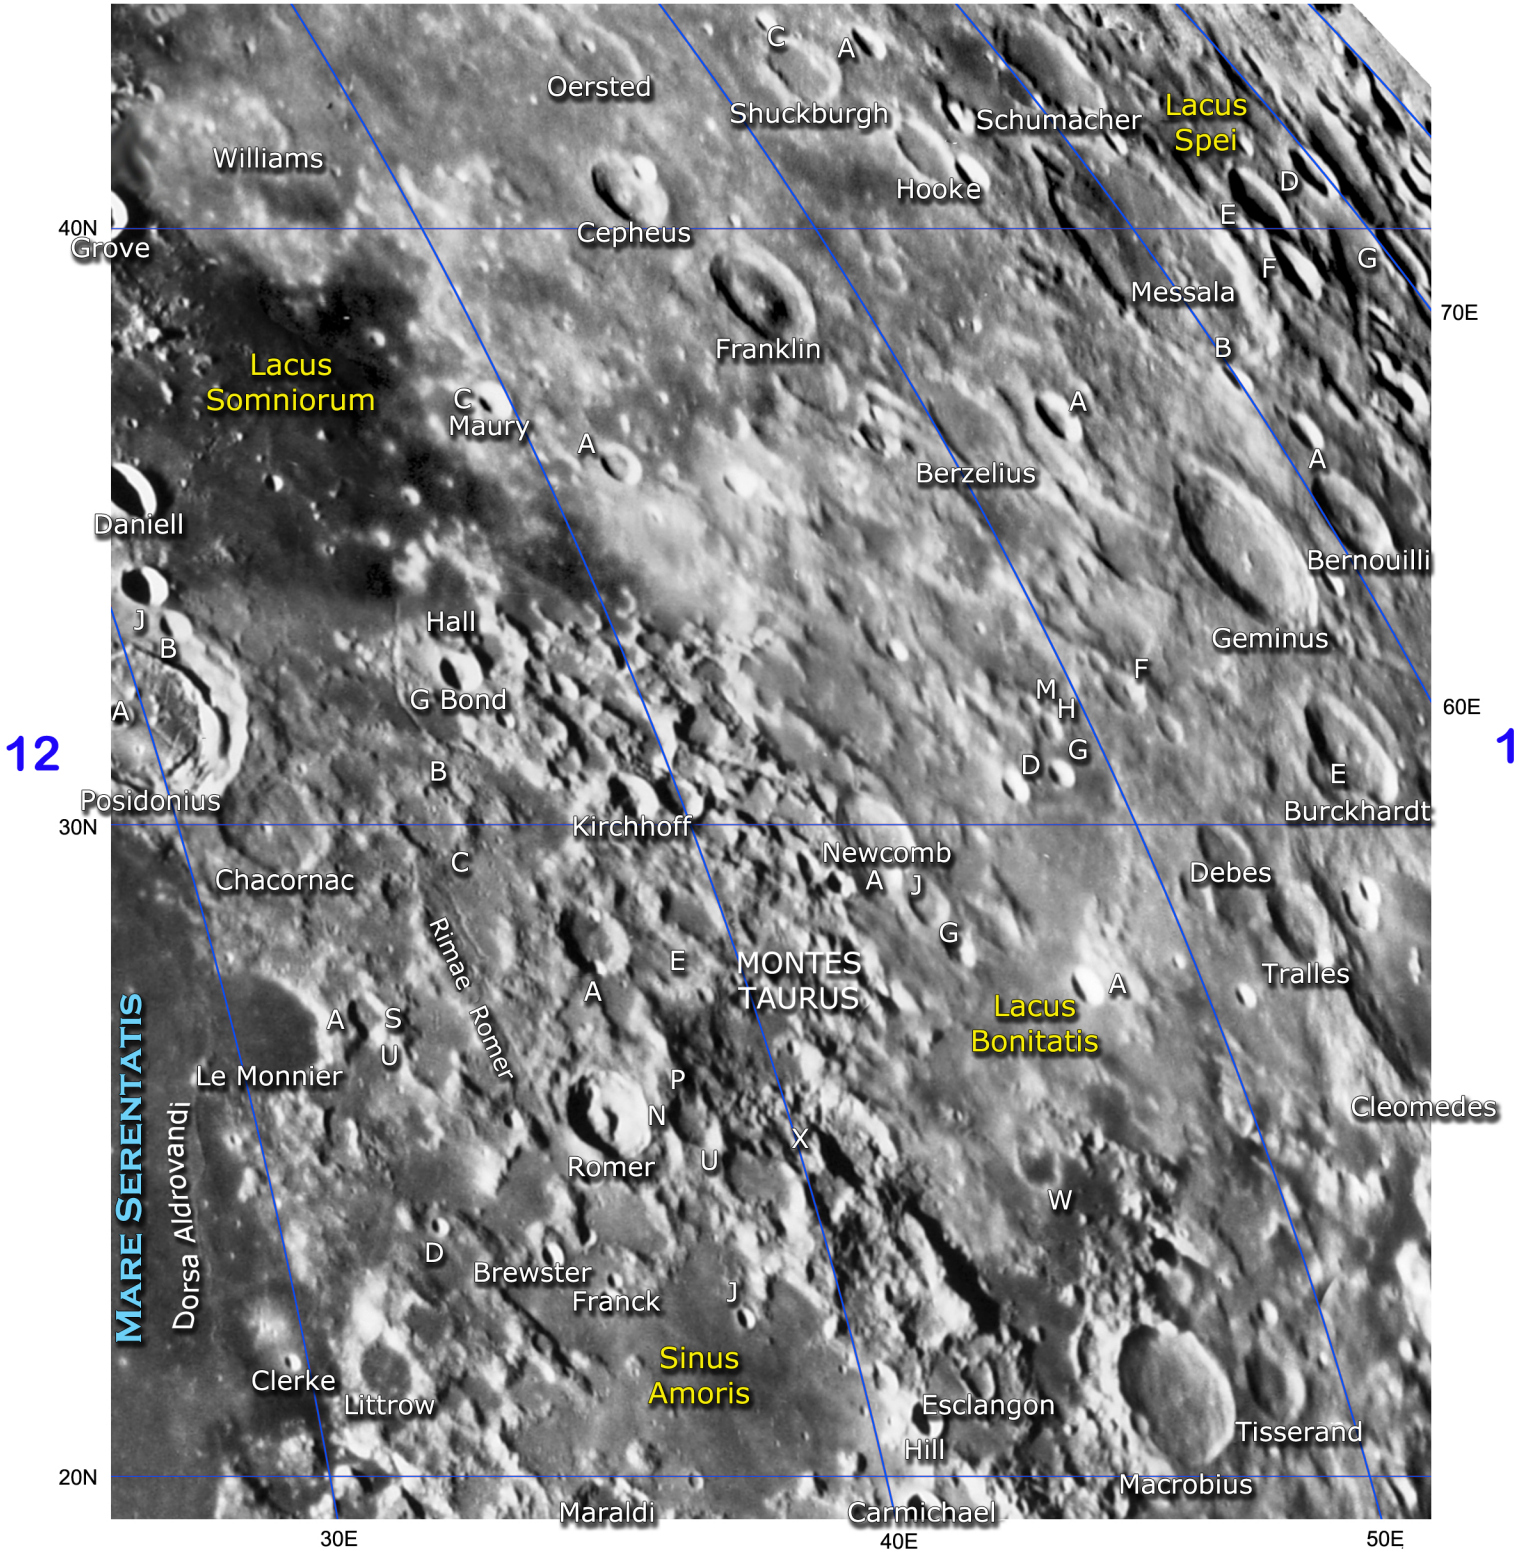

Chart 6

12

1

7

6

Lunar Field Atlas - Chart 7

Armstrong 2 miles 2000 ft.

Aryabhata 13 miles 2132 ft.