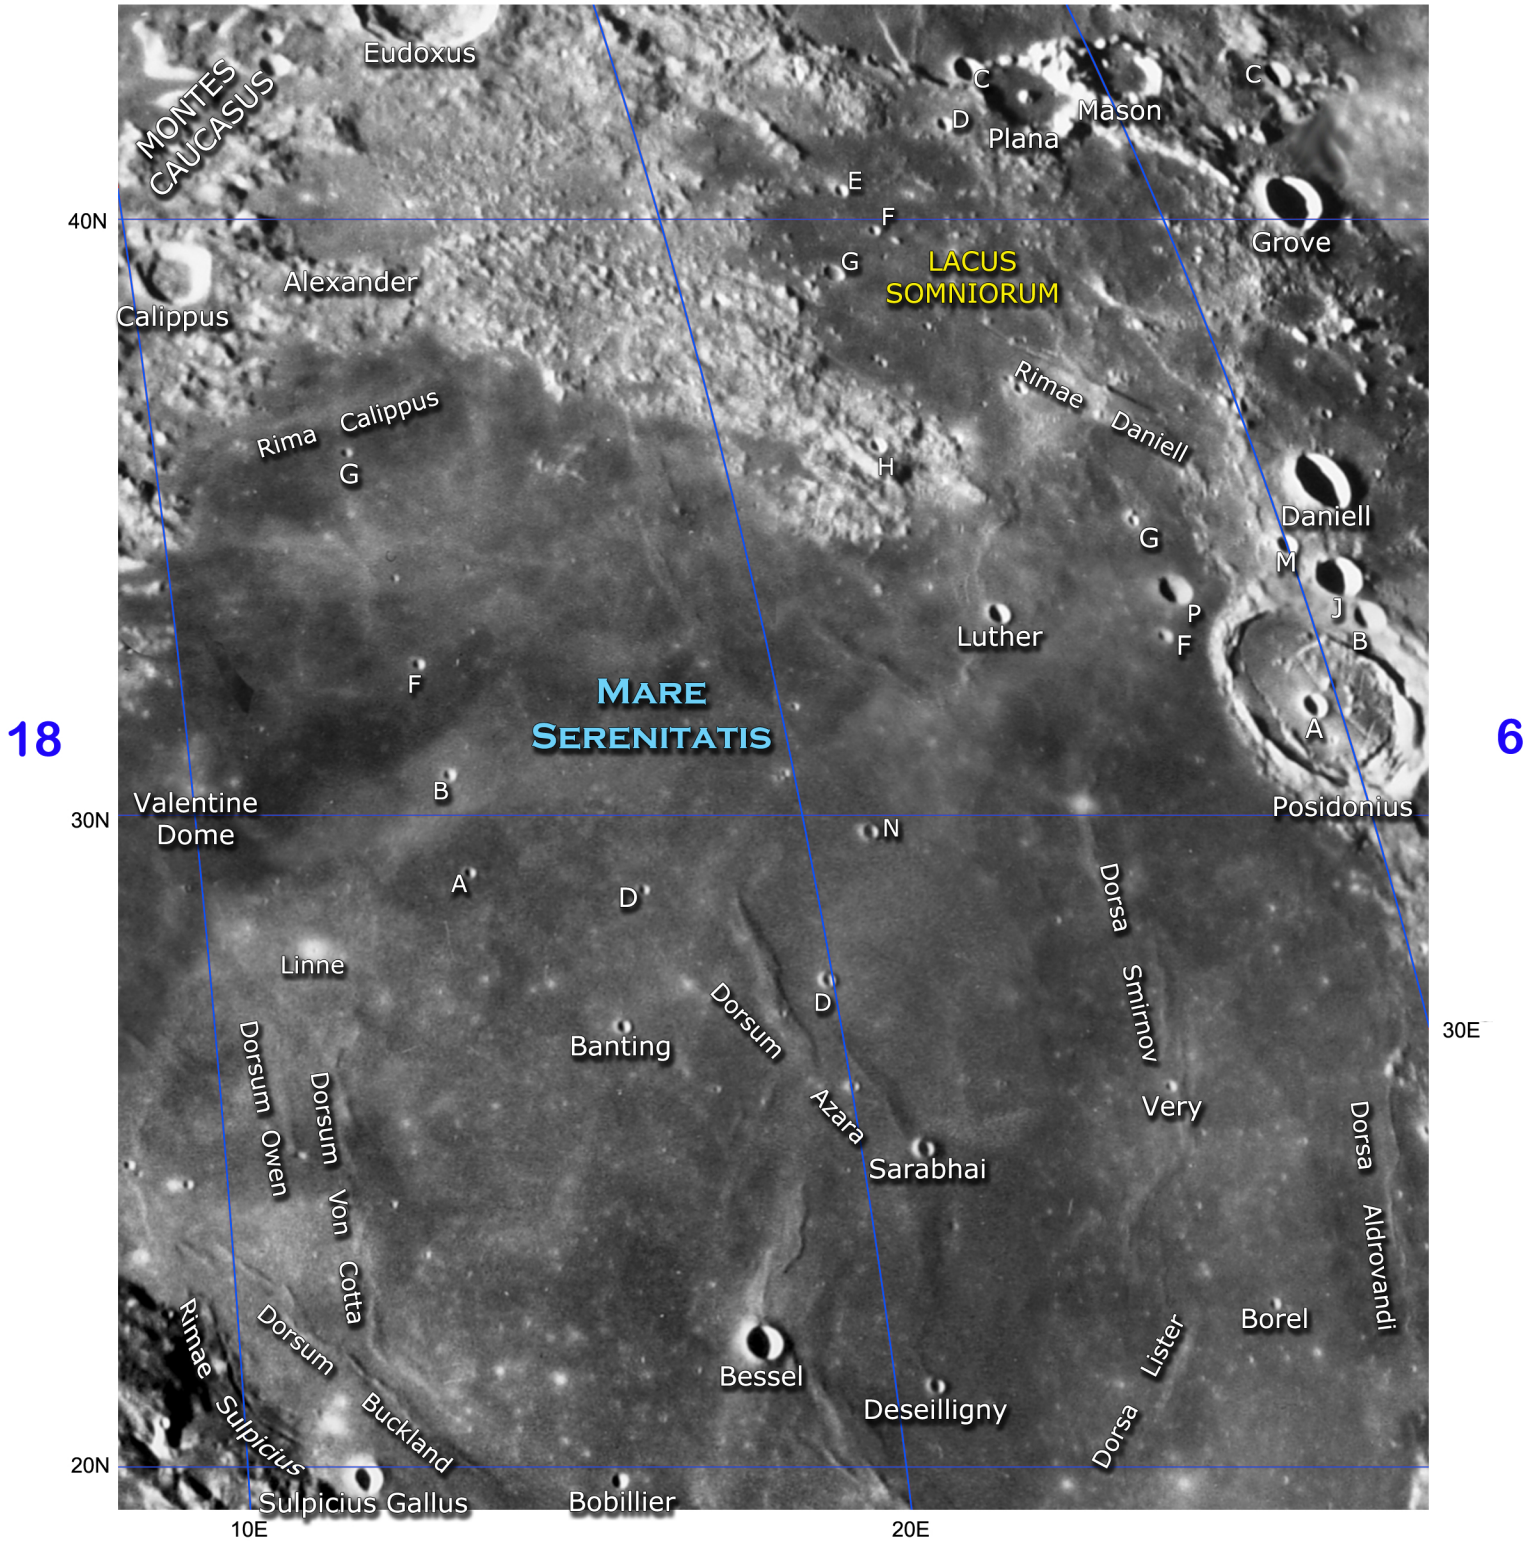

Sarabhai 4 miles 5674 ft.

Sulpicius Gallus 7 miles 7117 ft.

Valentine Dome 18 miles 164 ft.

Very 3 miles 3050 ft.

*Lunar
Field Atlas*

*Chart
12*

11

13