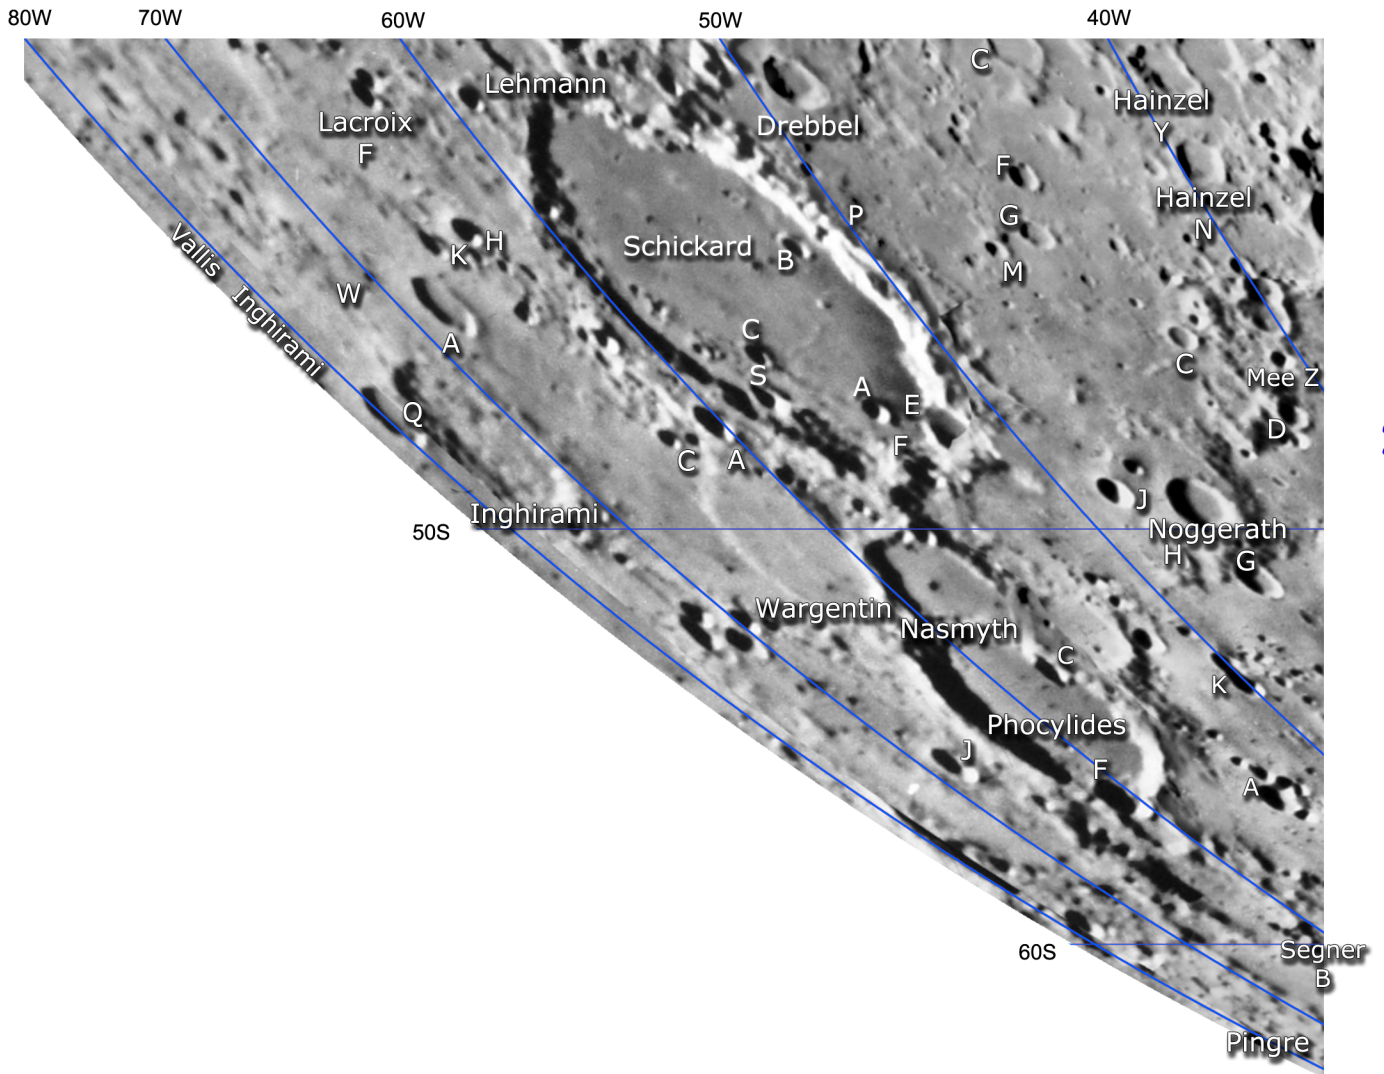

Wargentín 52 miles 984 ft.

C=13, H=6 miles

**Lunar
Field Atlas**

**Chart
34**

33

28

Lunar Field Atlas - Chart 35

Briggs 22 miles 3936 ft.