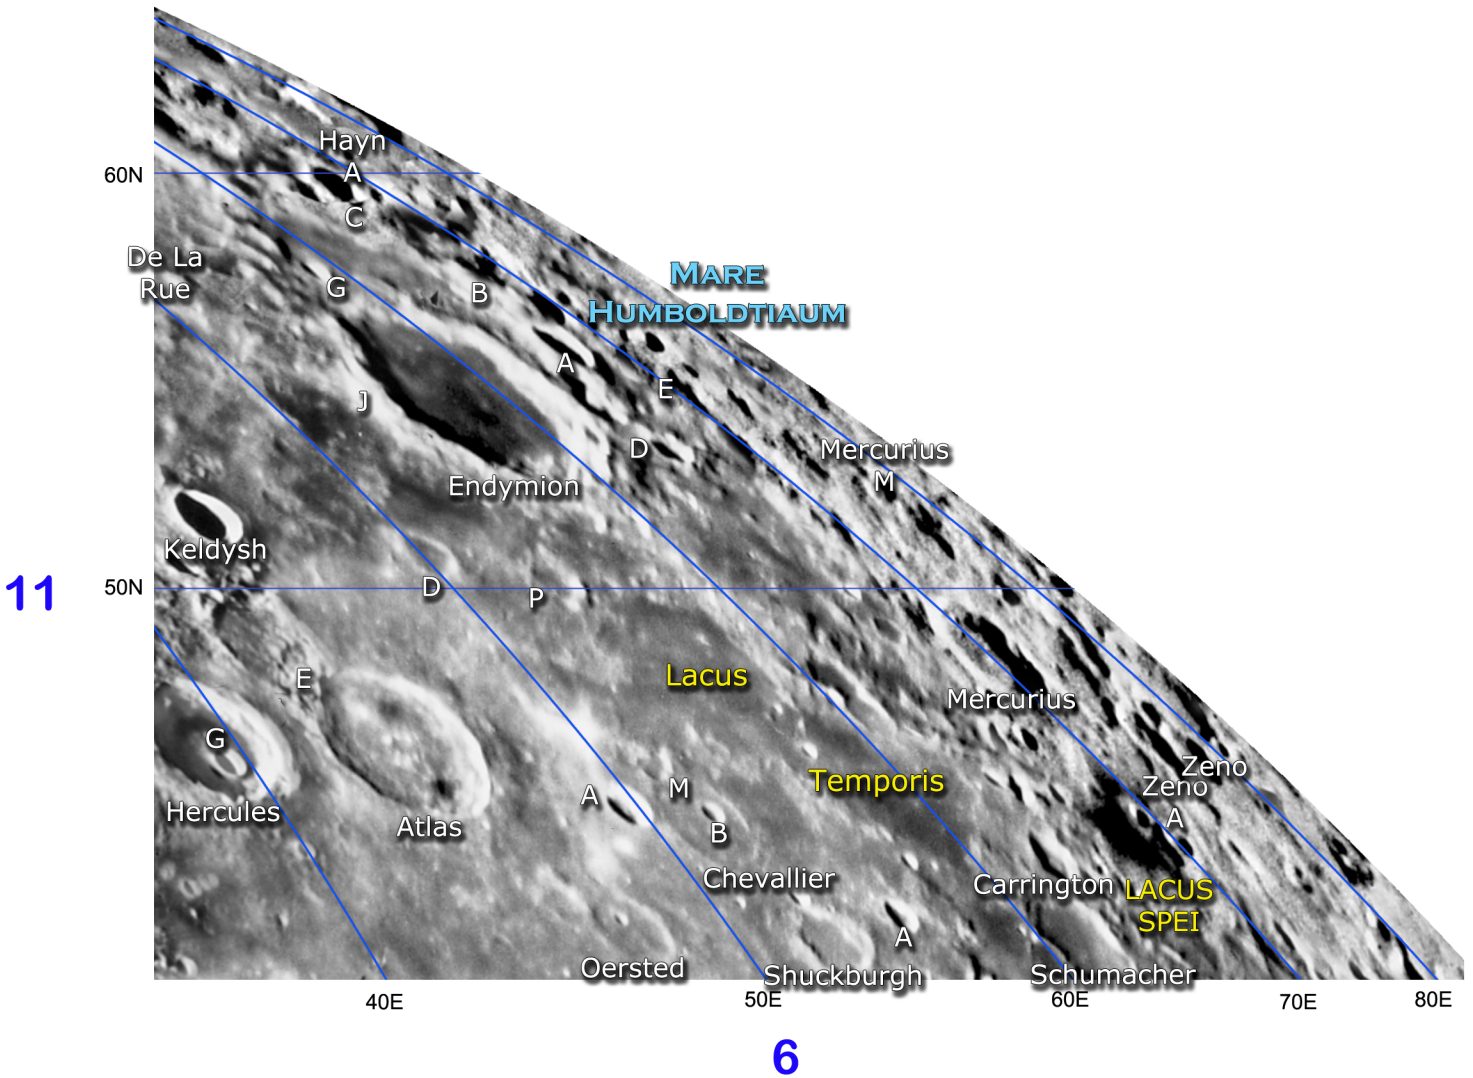

Schumacher 37 miles 5936 ft.

Shuckburgh 23 miles 4296 ft.

A=11 miles.

Zeno 40 miles 14497 ft.

A=27 miles.

*Lunar
Field Atlas*

*Chart
5*

Lunar Field Atlas - Chart 6