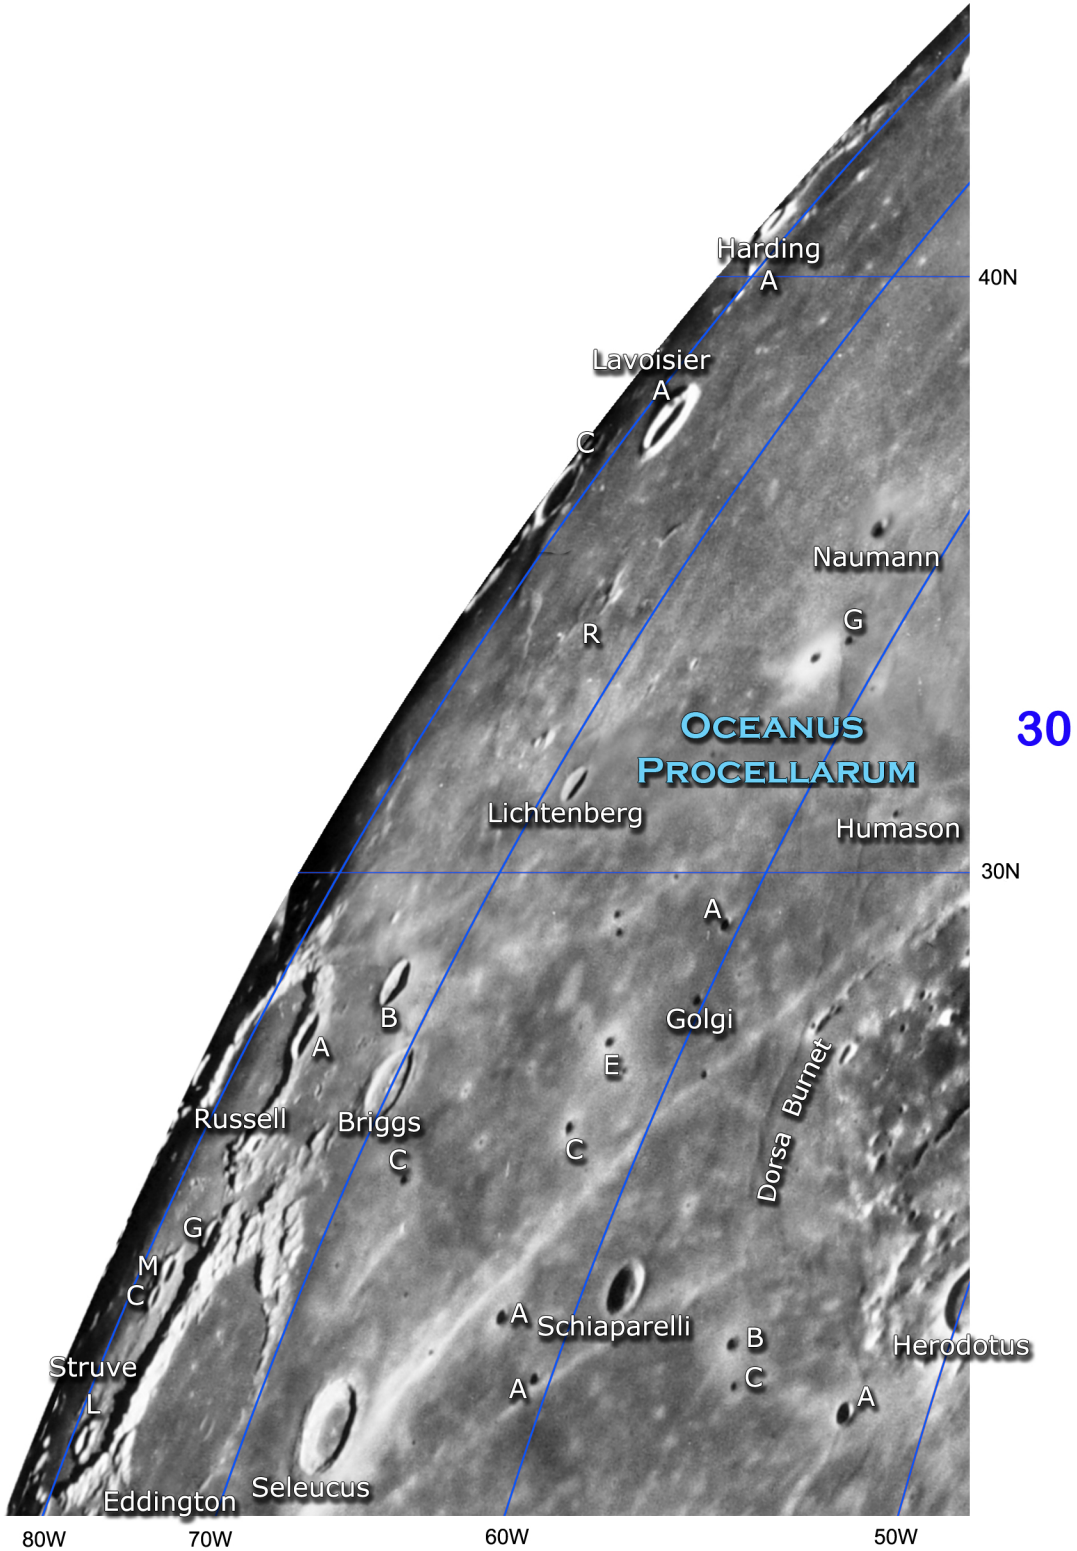

Schiaparelli 14 miles 7183 ft.

A=4, C=4 miles.

Seleucus 26 miles 9413 ft.

A=4 miles

Struve 101 miles 7511 ft.

C=6, G=8, L=9, M=9 miles.

*Lunar
Field Atlas*

*Chart
35*