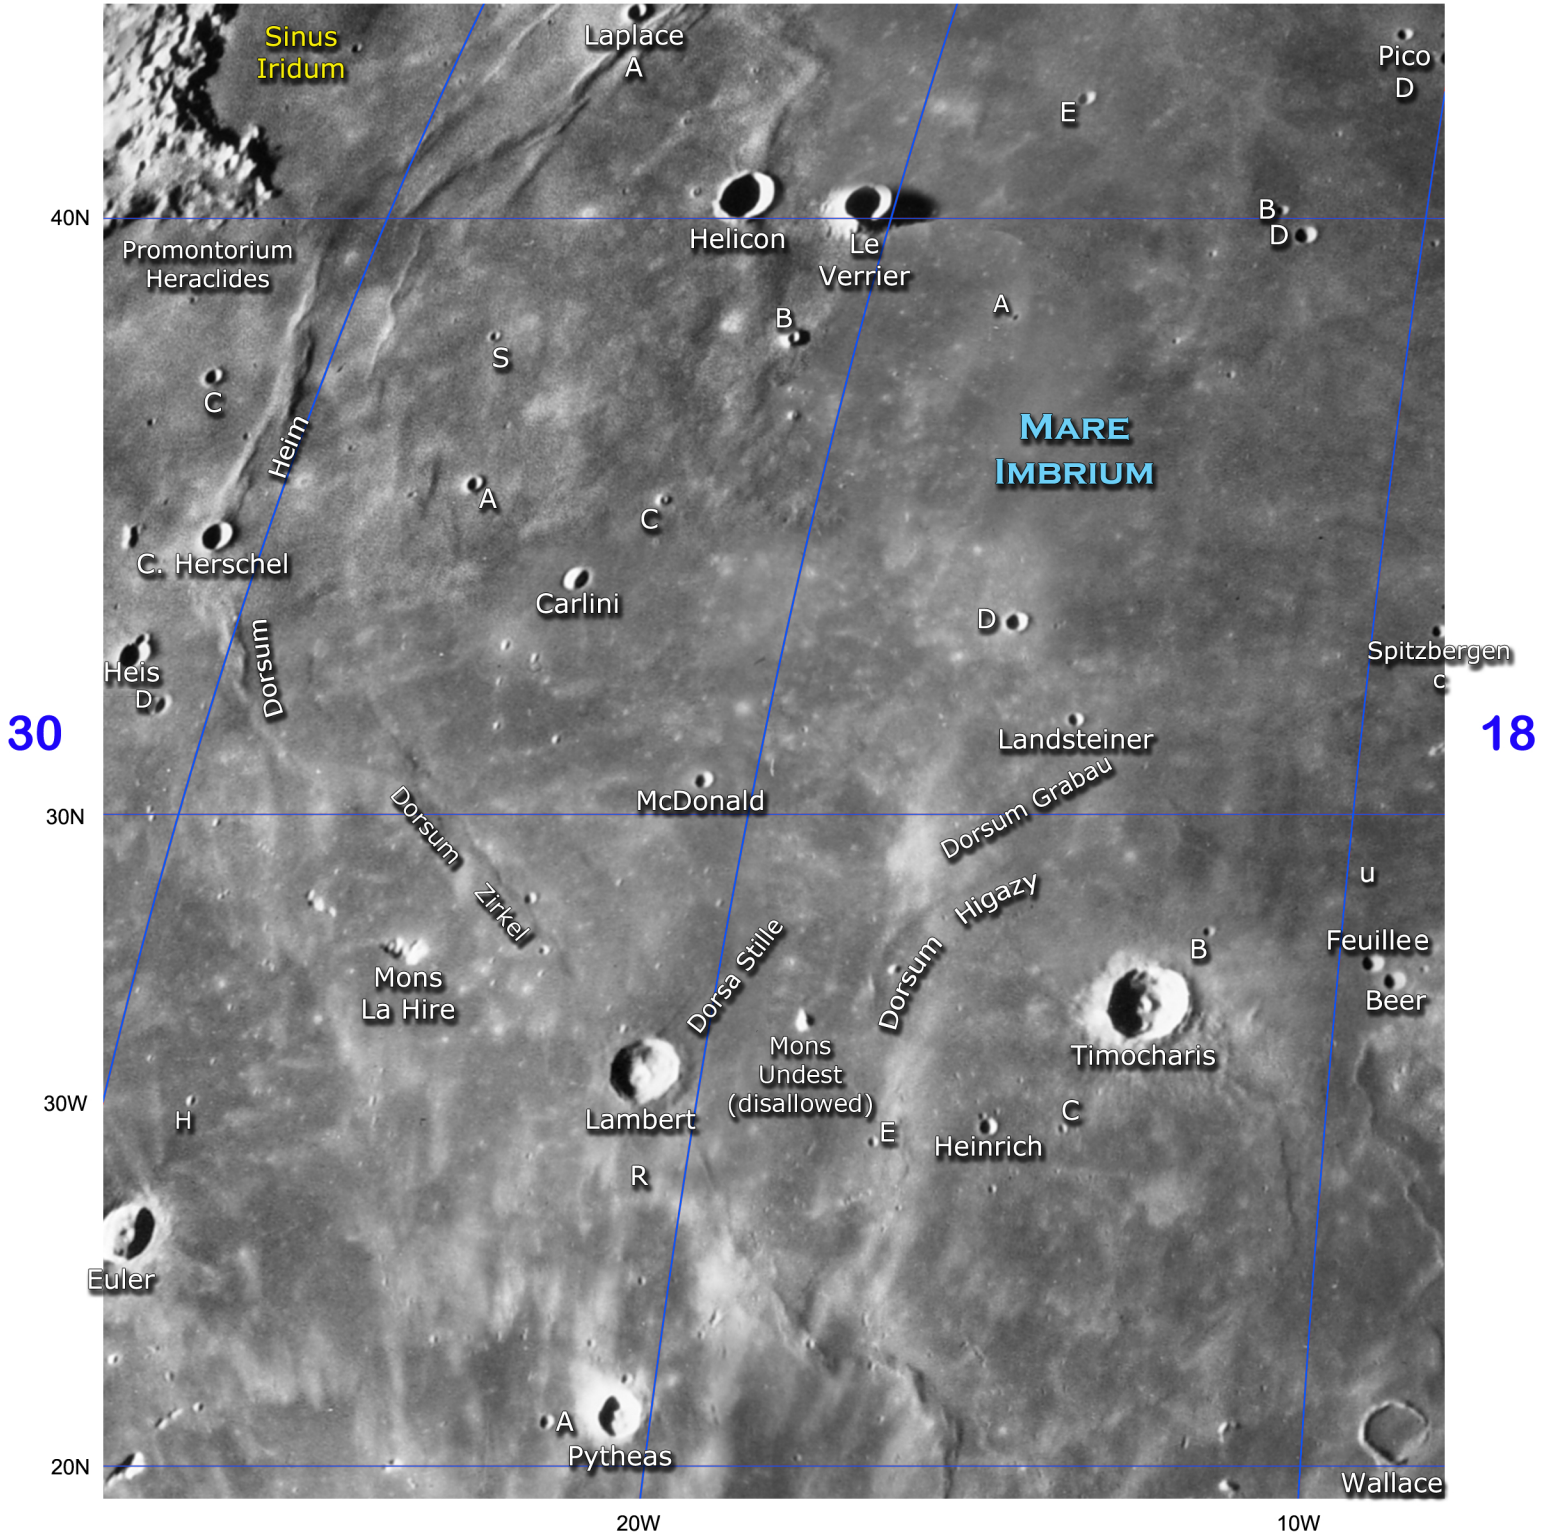

*Chart
24*

23

25

24

Lunar Field Atlas - Chart 25

Copernicus 66 miles 12464 ft.

C=4, E=2, H=2 miles.

Draper 4 miles 5707 ft.