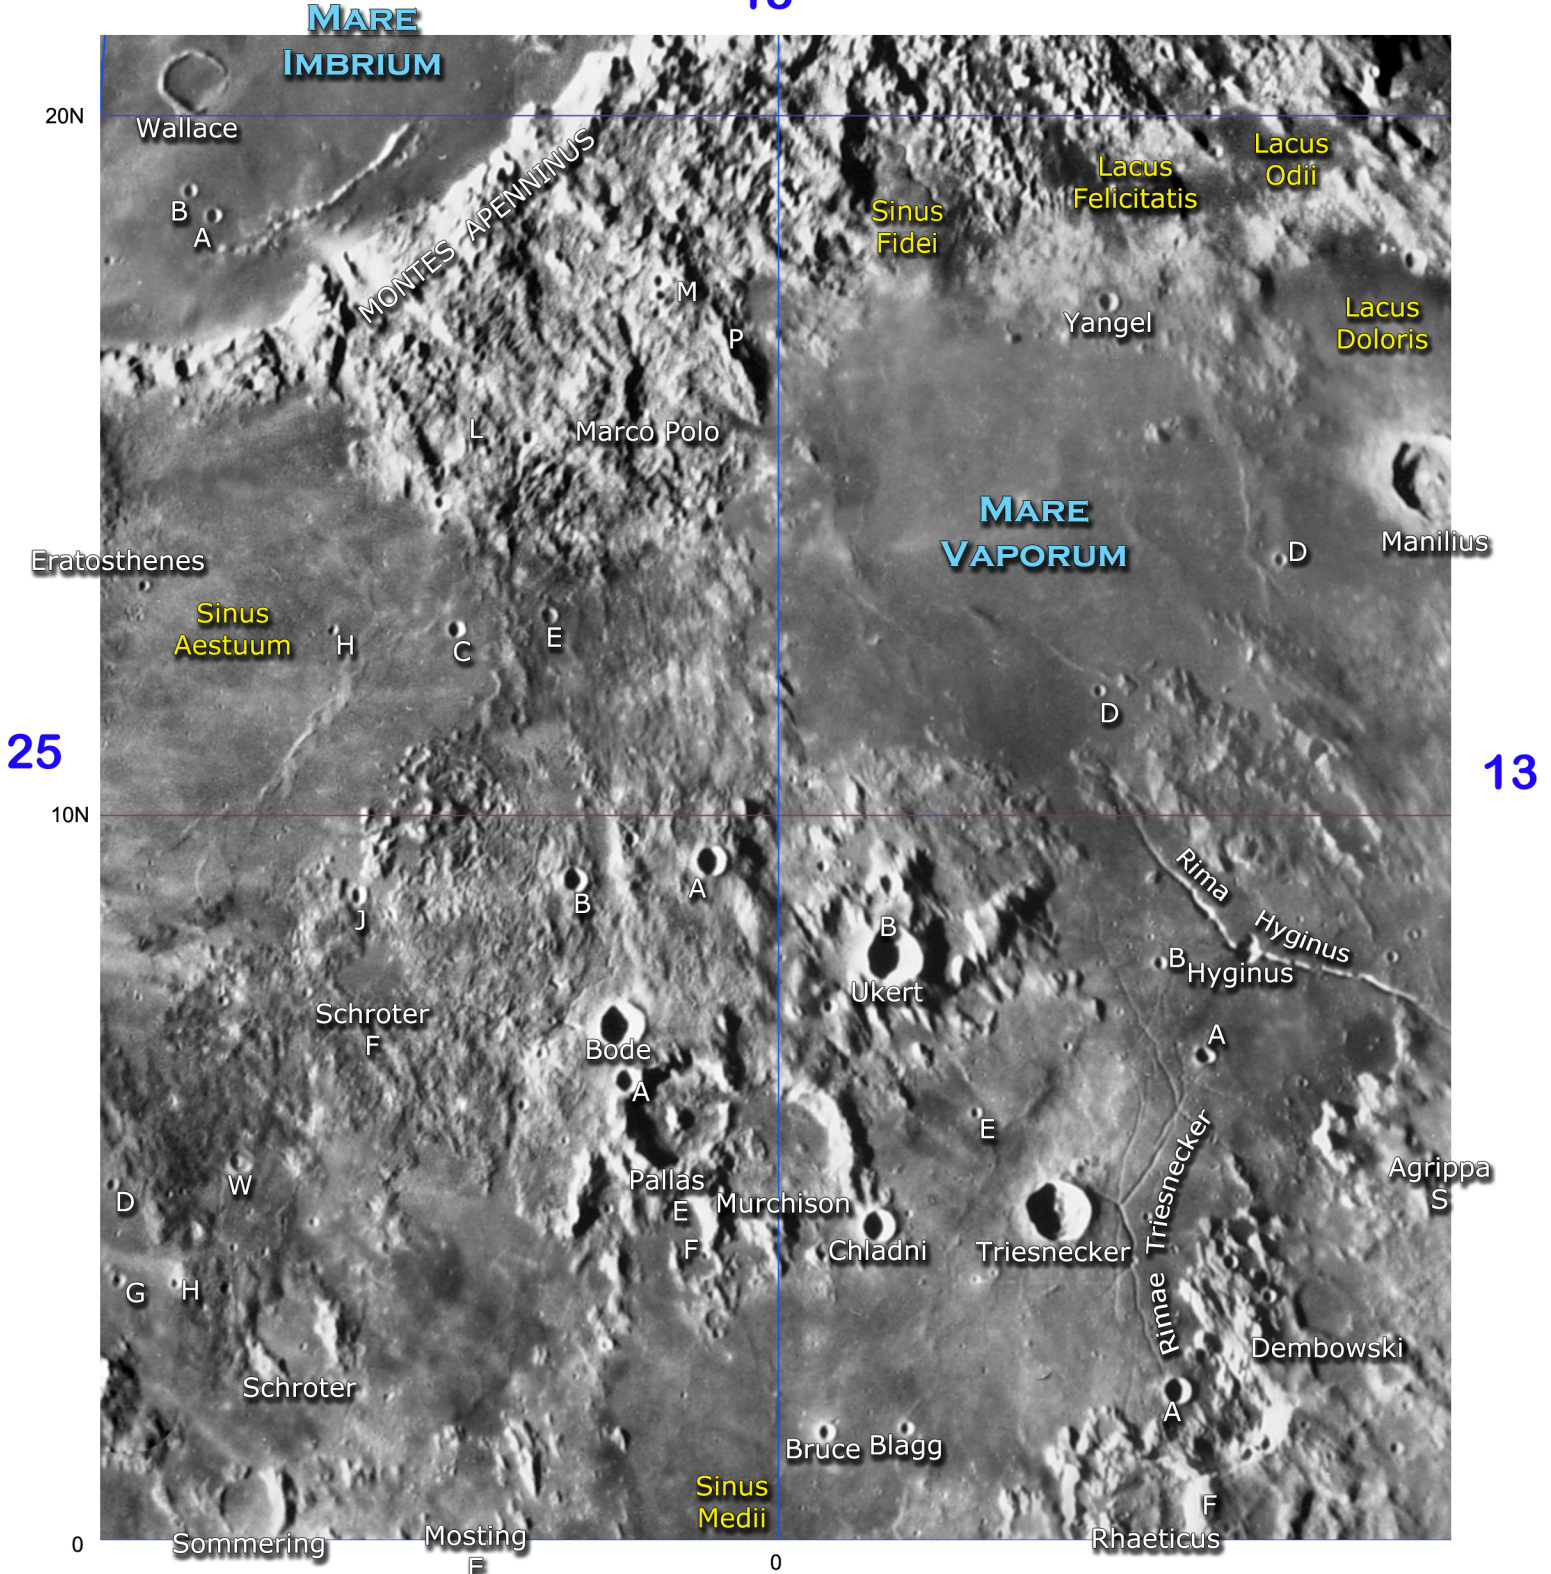

Yangel 4 miles 1968 ft.

**Lunar
Field Atlas**

**Chart
19**

18

20

19

Lunar Field Atlas - Chart 20

Airy 22 miles 7904 ft.