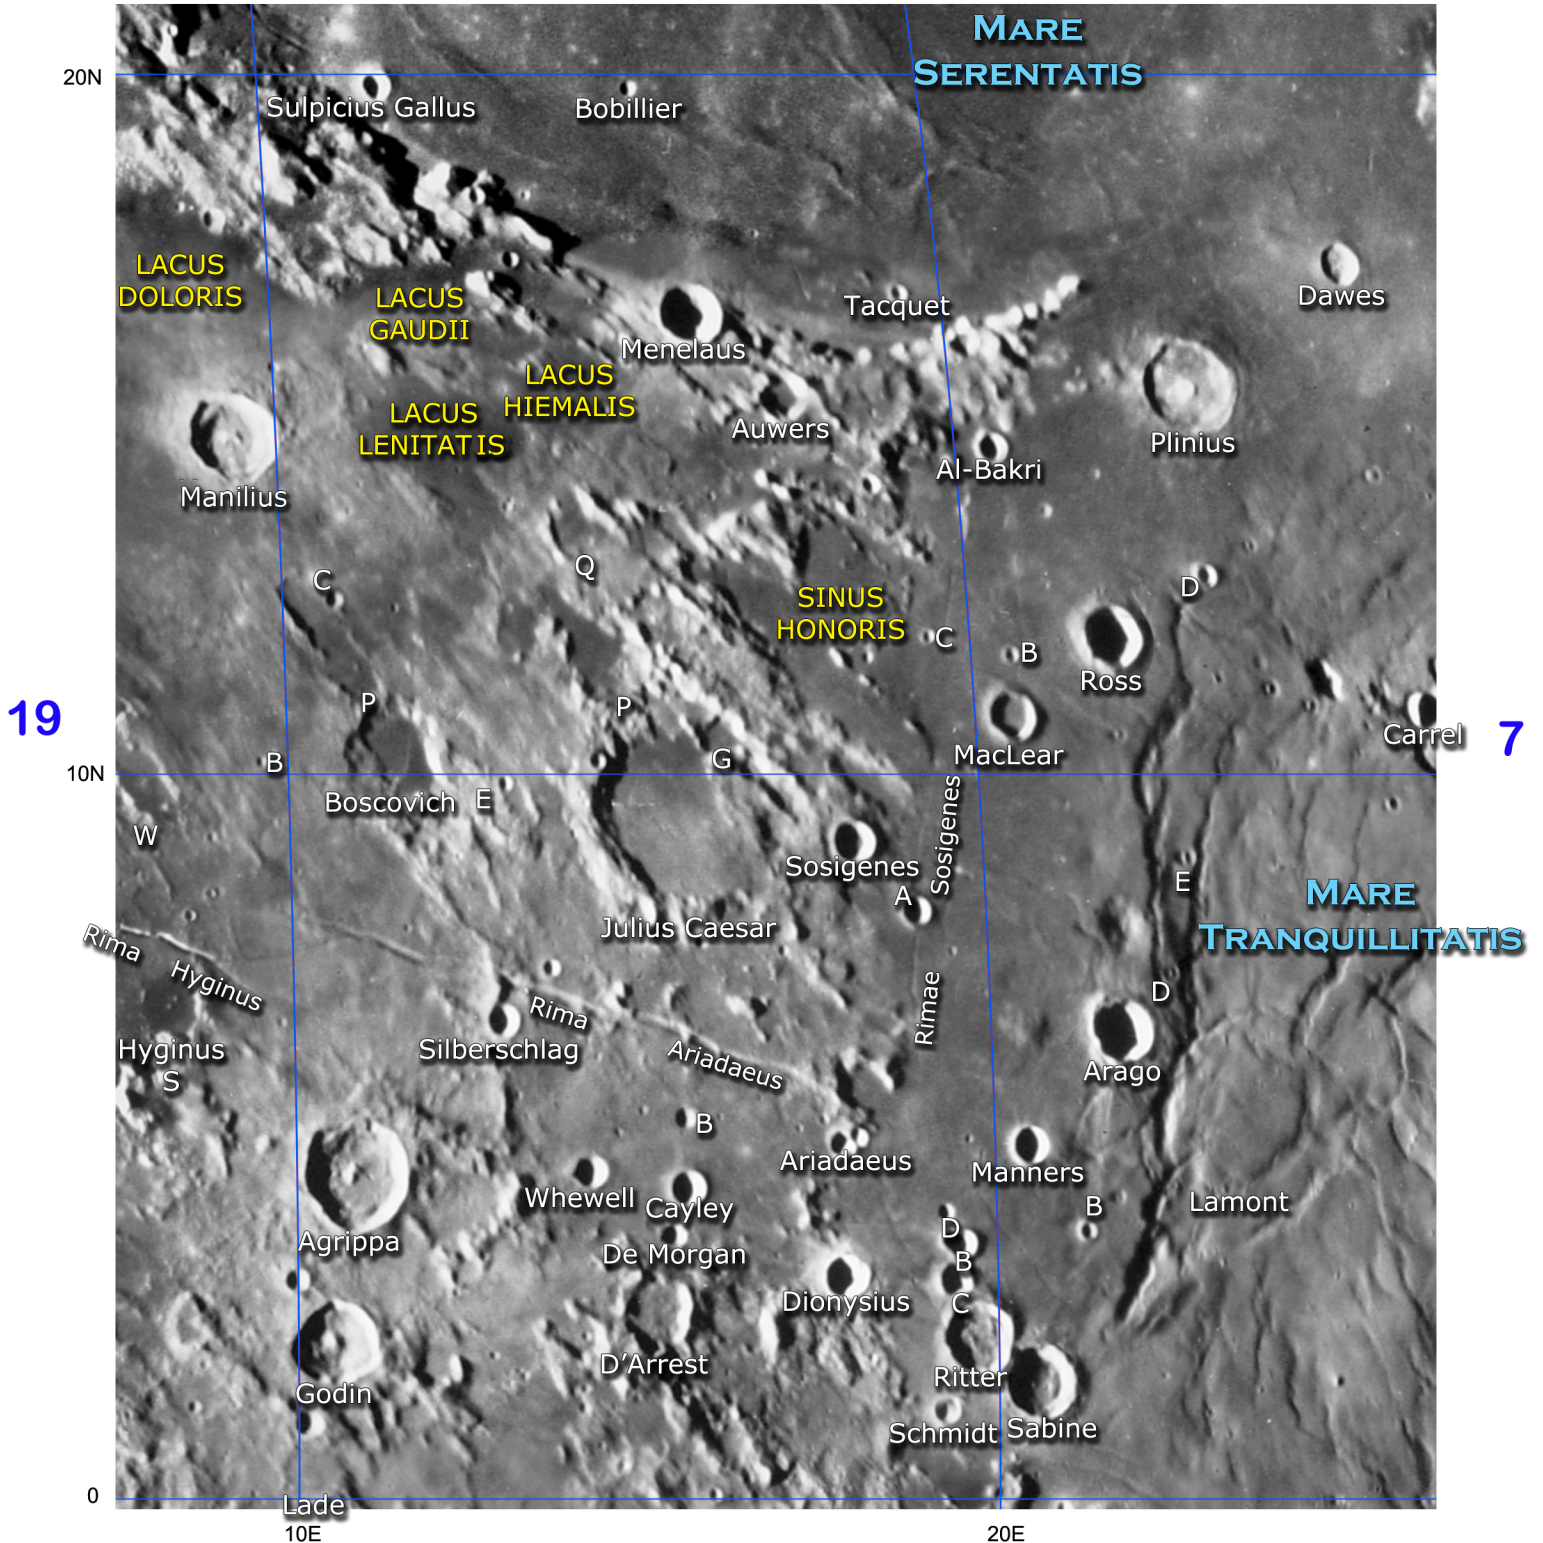

Sulpicius Gallus 7 miles 7117 ft.

Tacquet 4 miles 3608 ft.

Whewell 8 miles 7445 ft.

*Lunar
Field Atlas*

*Chart
13*

12

14

13