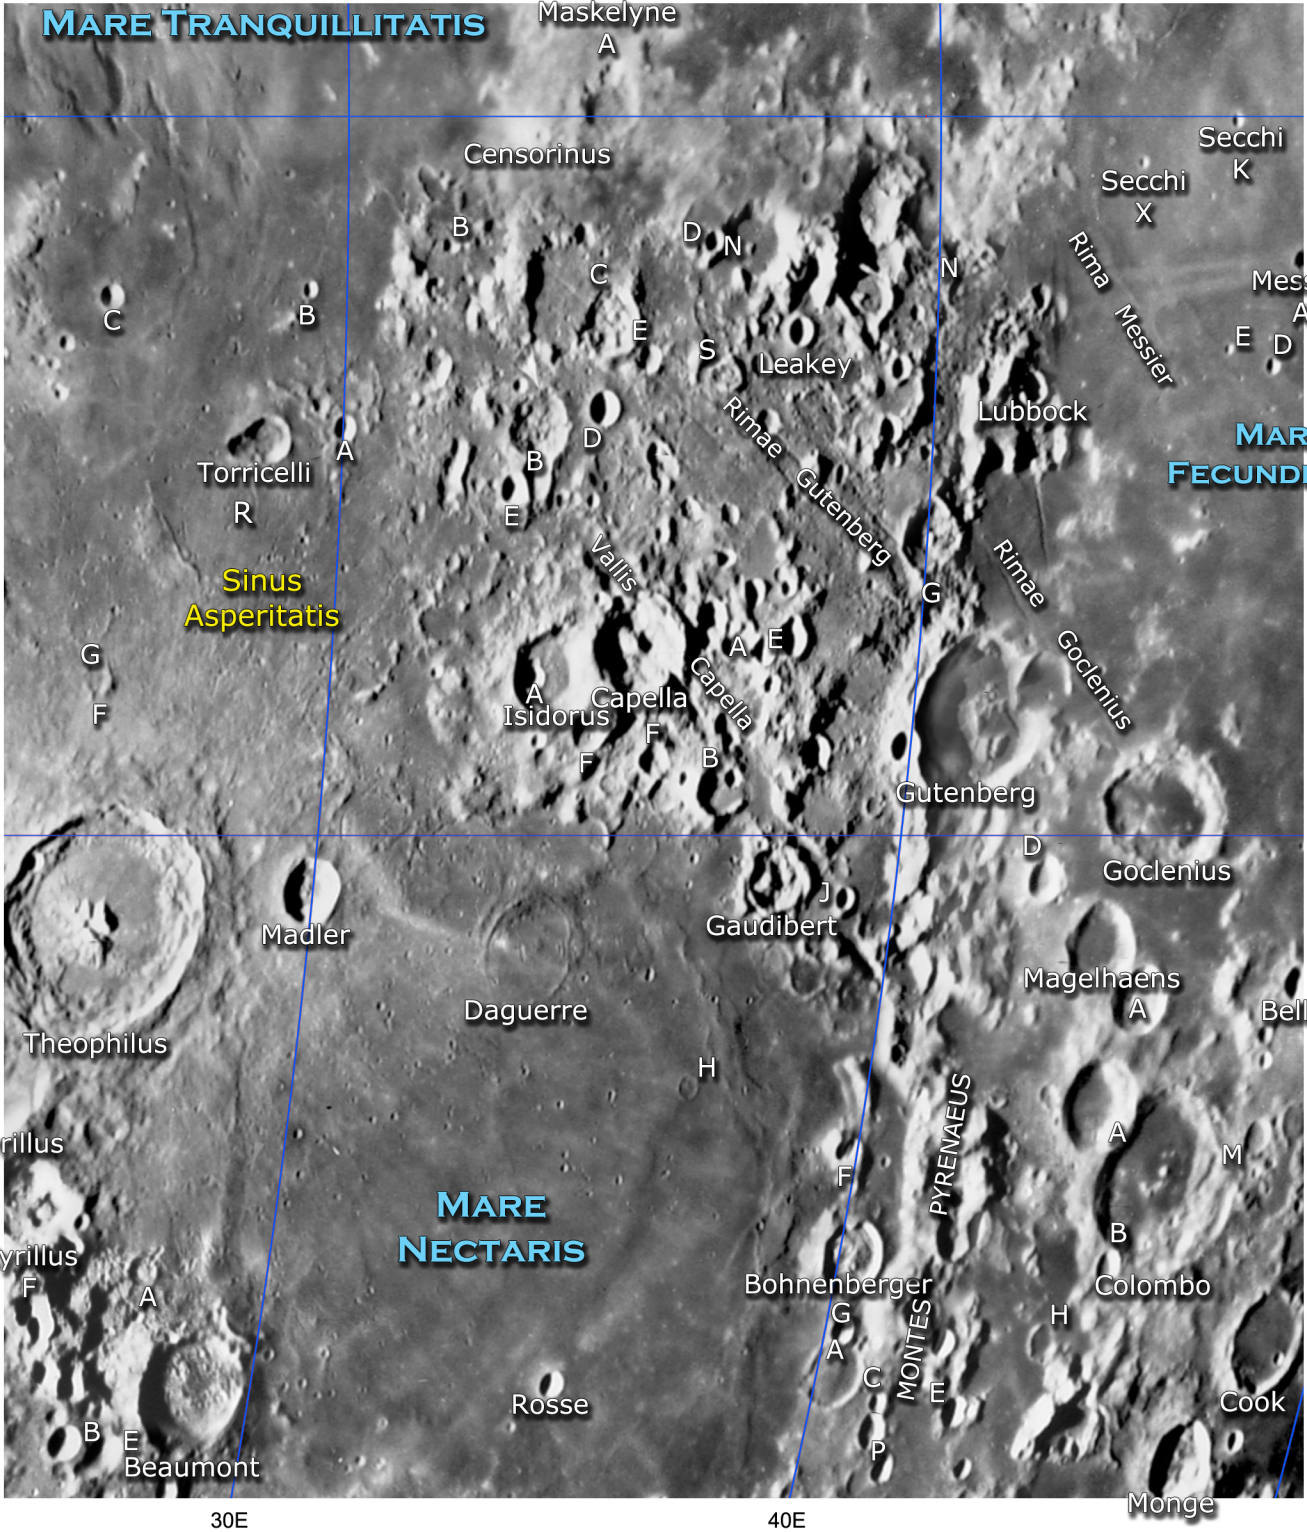

Vallis Capella 30 x 7 miles

Lunar Field Atlas

Chart 8

7

14

3

9

8