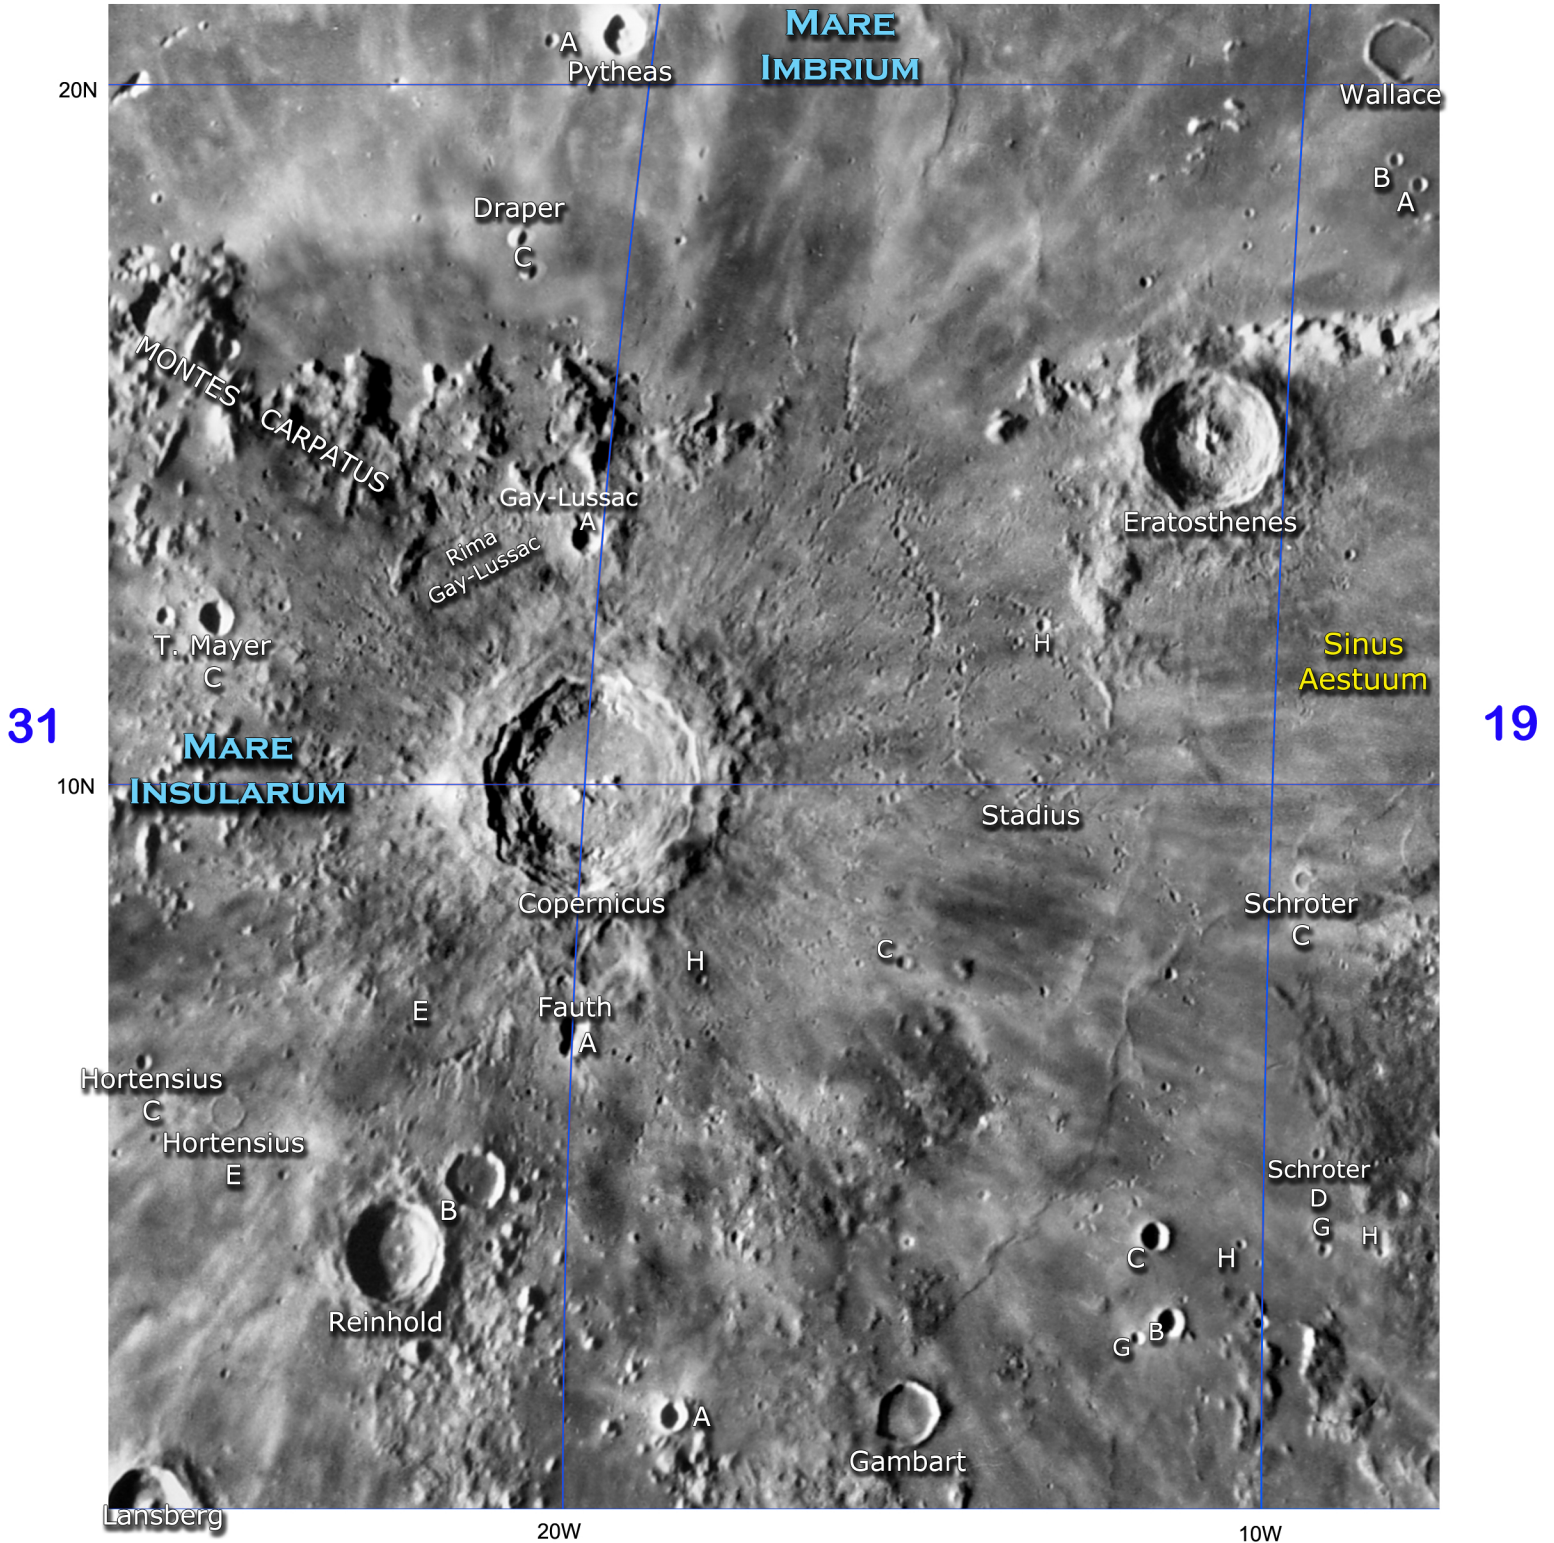

*Lunar
Field Atlas*

*Chart
25*

24

26

25