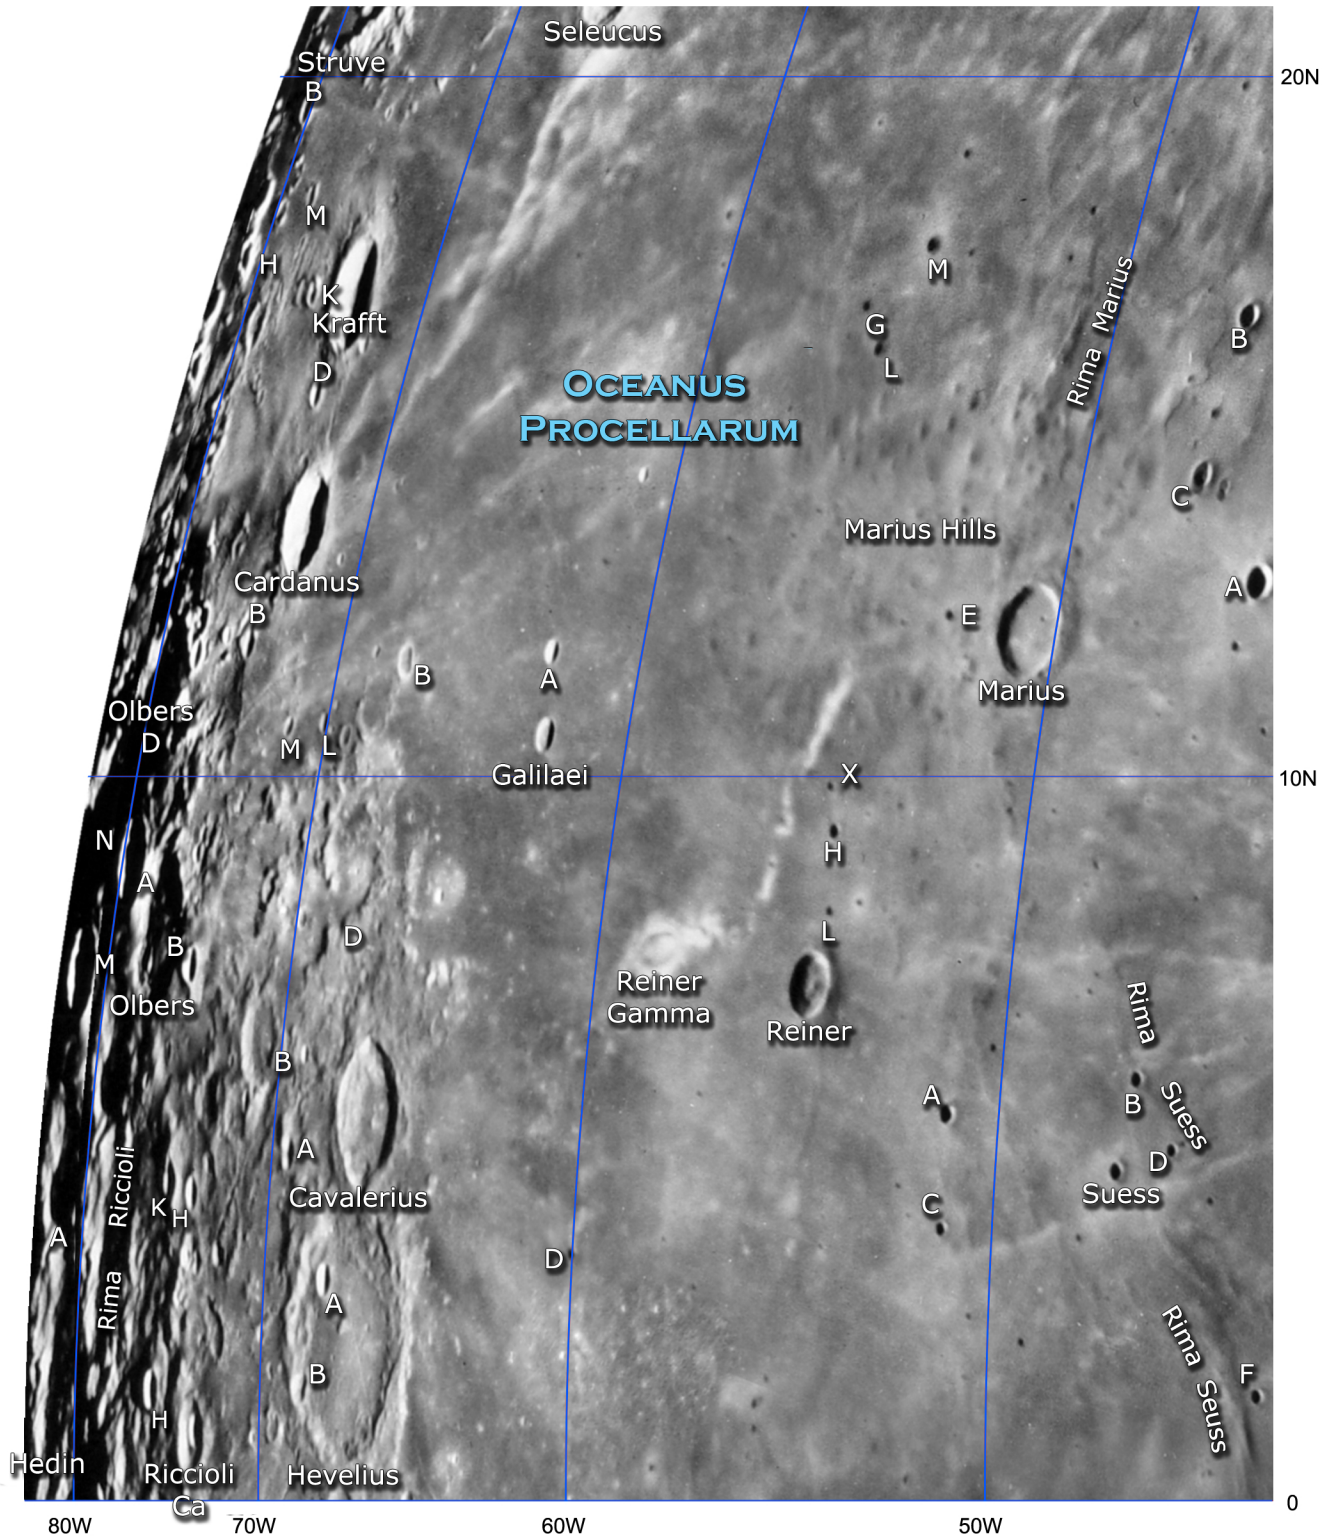

*Lunar
Field Atlas*

*Chart
36*

35

31

37

36