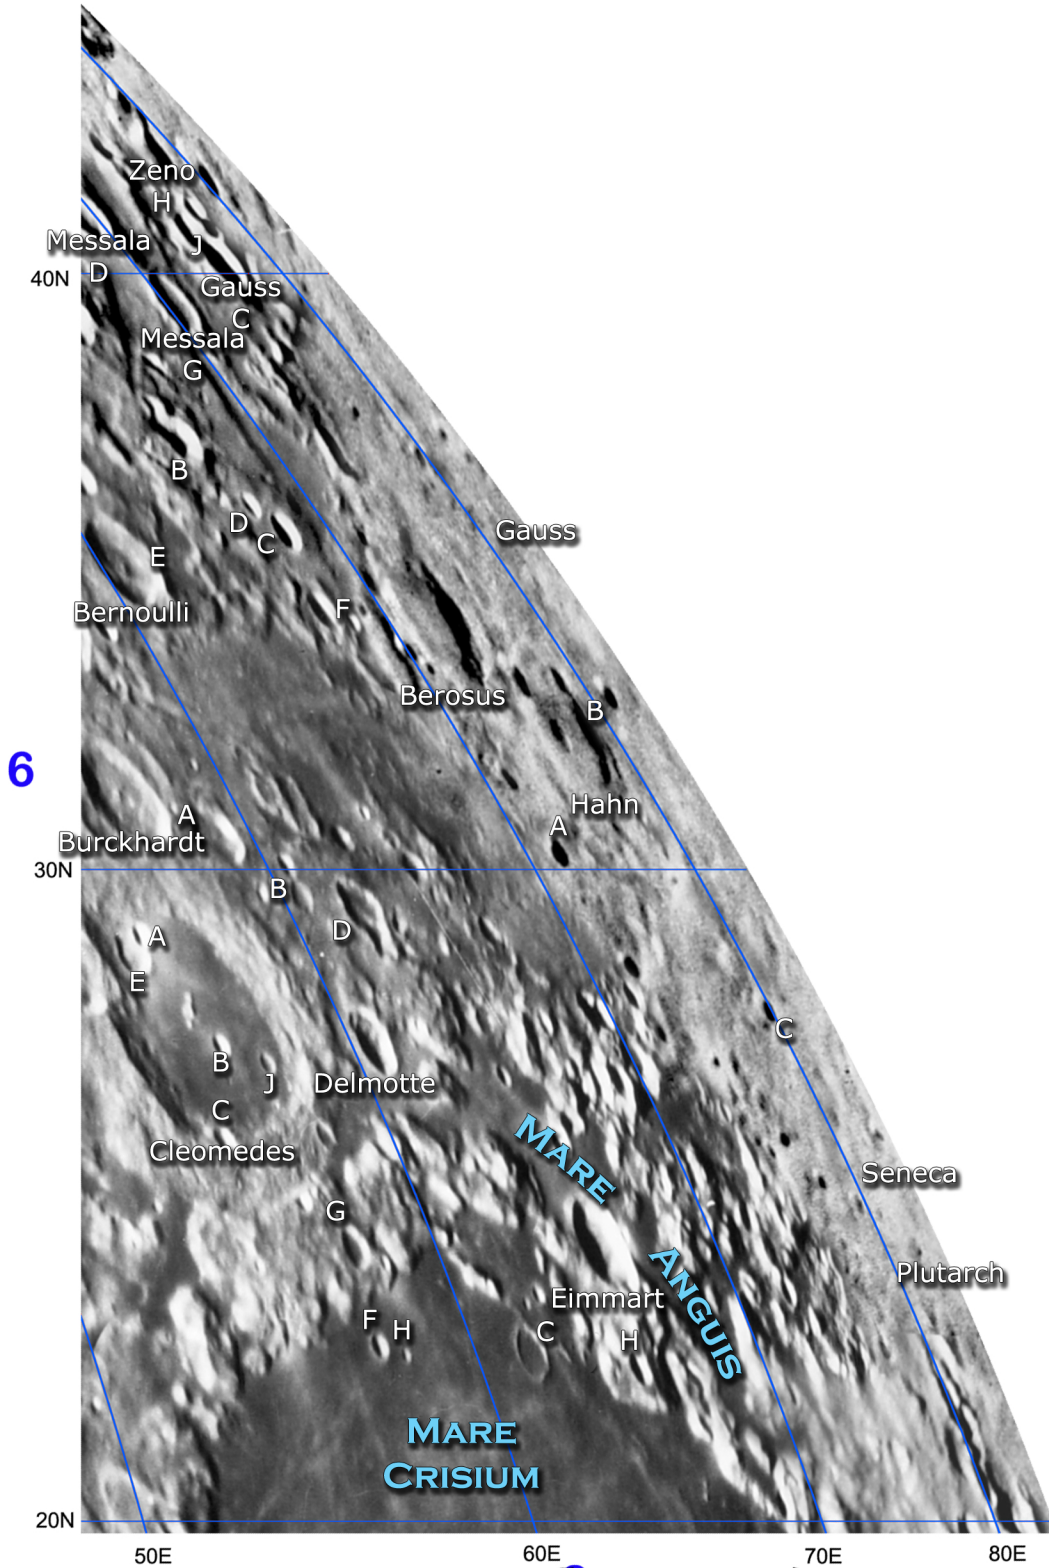

C=13 miles.

Zeno H 11 miles.

Lunar Field Atlas

Chart 1

Lunar Field Atlas - Chart 2

Abbot 6 miles 6789 ft.

Alhazen 19 miles 7117 ft.

D=20 miles.