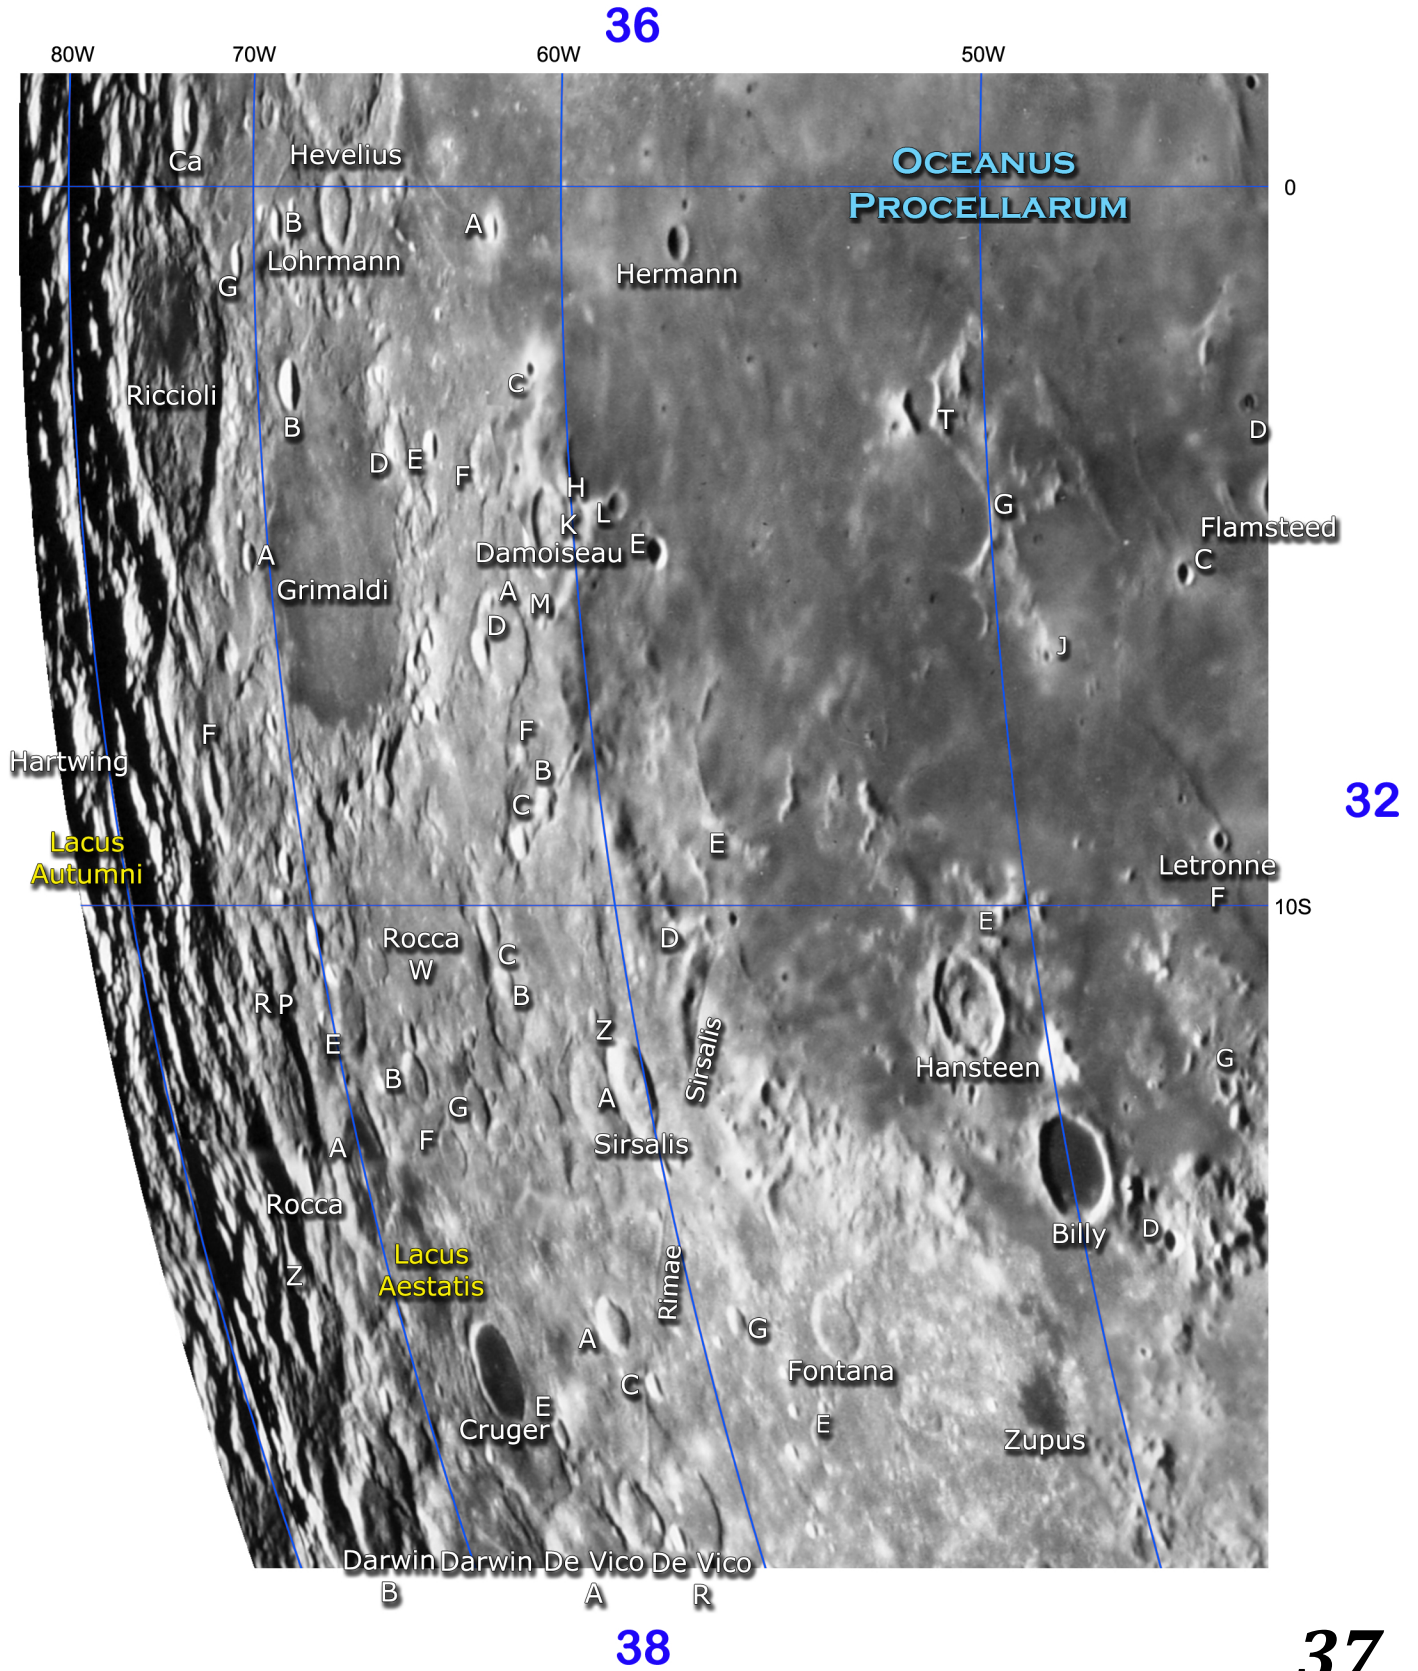

Sirsalis 26 miles 15514 ft.

A=30, B=9, C=13, D=21,

E=44, Z=56 miles.

Zupus 23 miles 3312 ft.

**Lunar
Field Atlas**

**Chart
37**

Lunar Field Atlas - Chart 38

Bouvard P 8 miles.