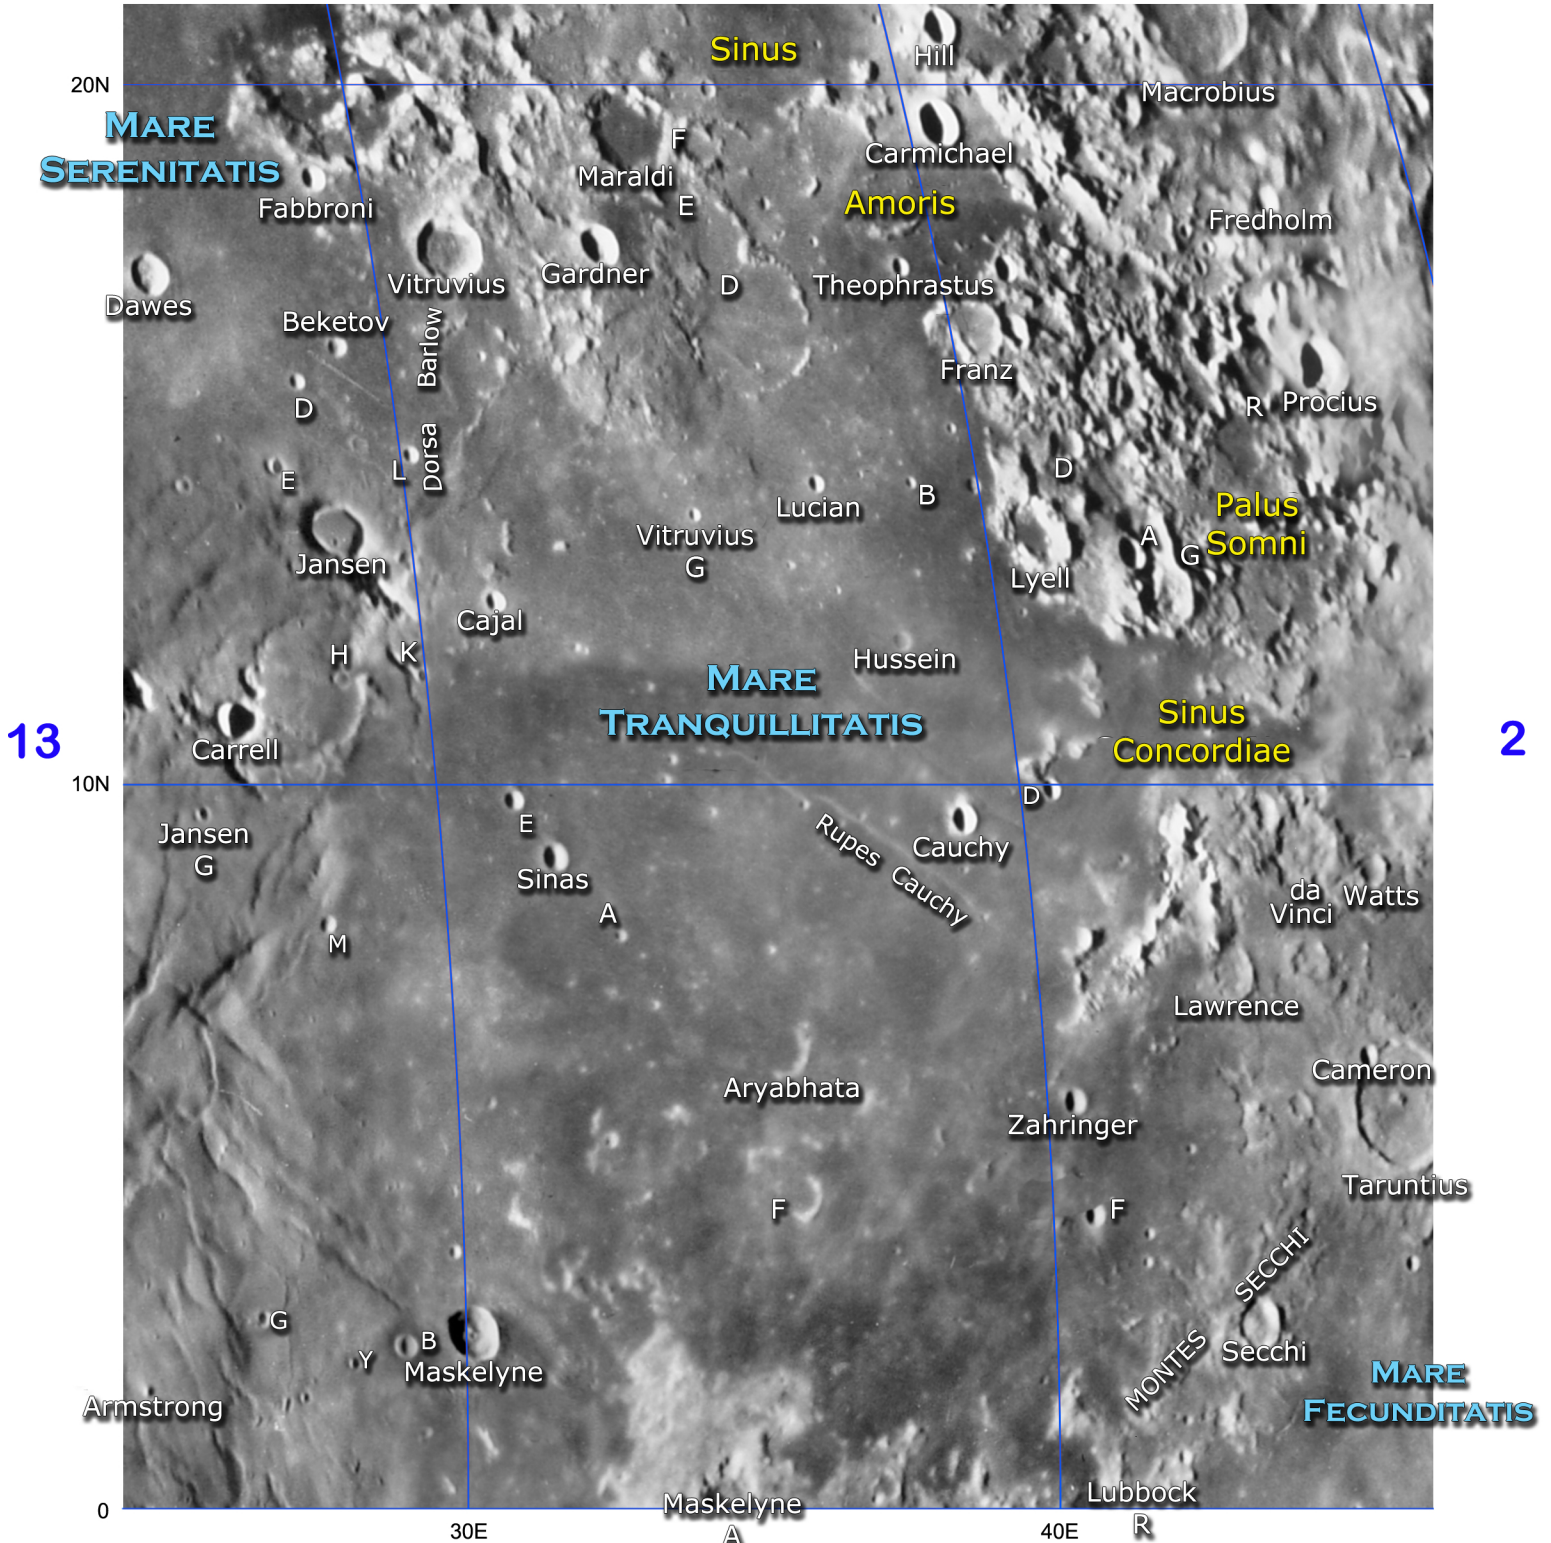

*Lunar
Field Atlas*

*Chart
7*

6

8

7