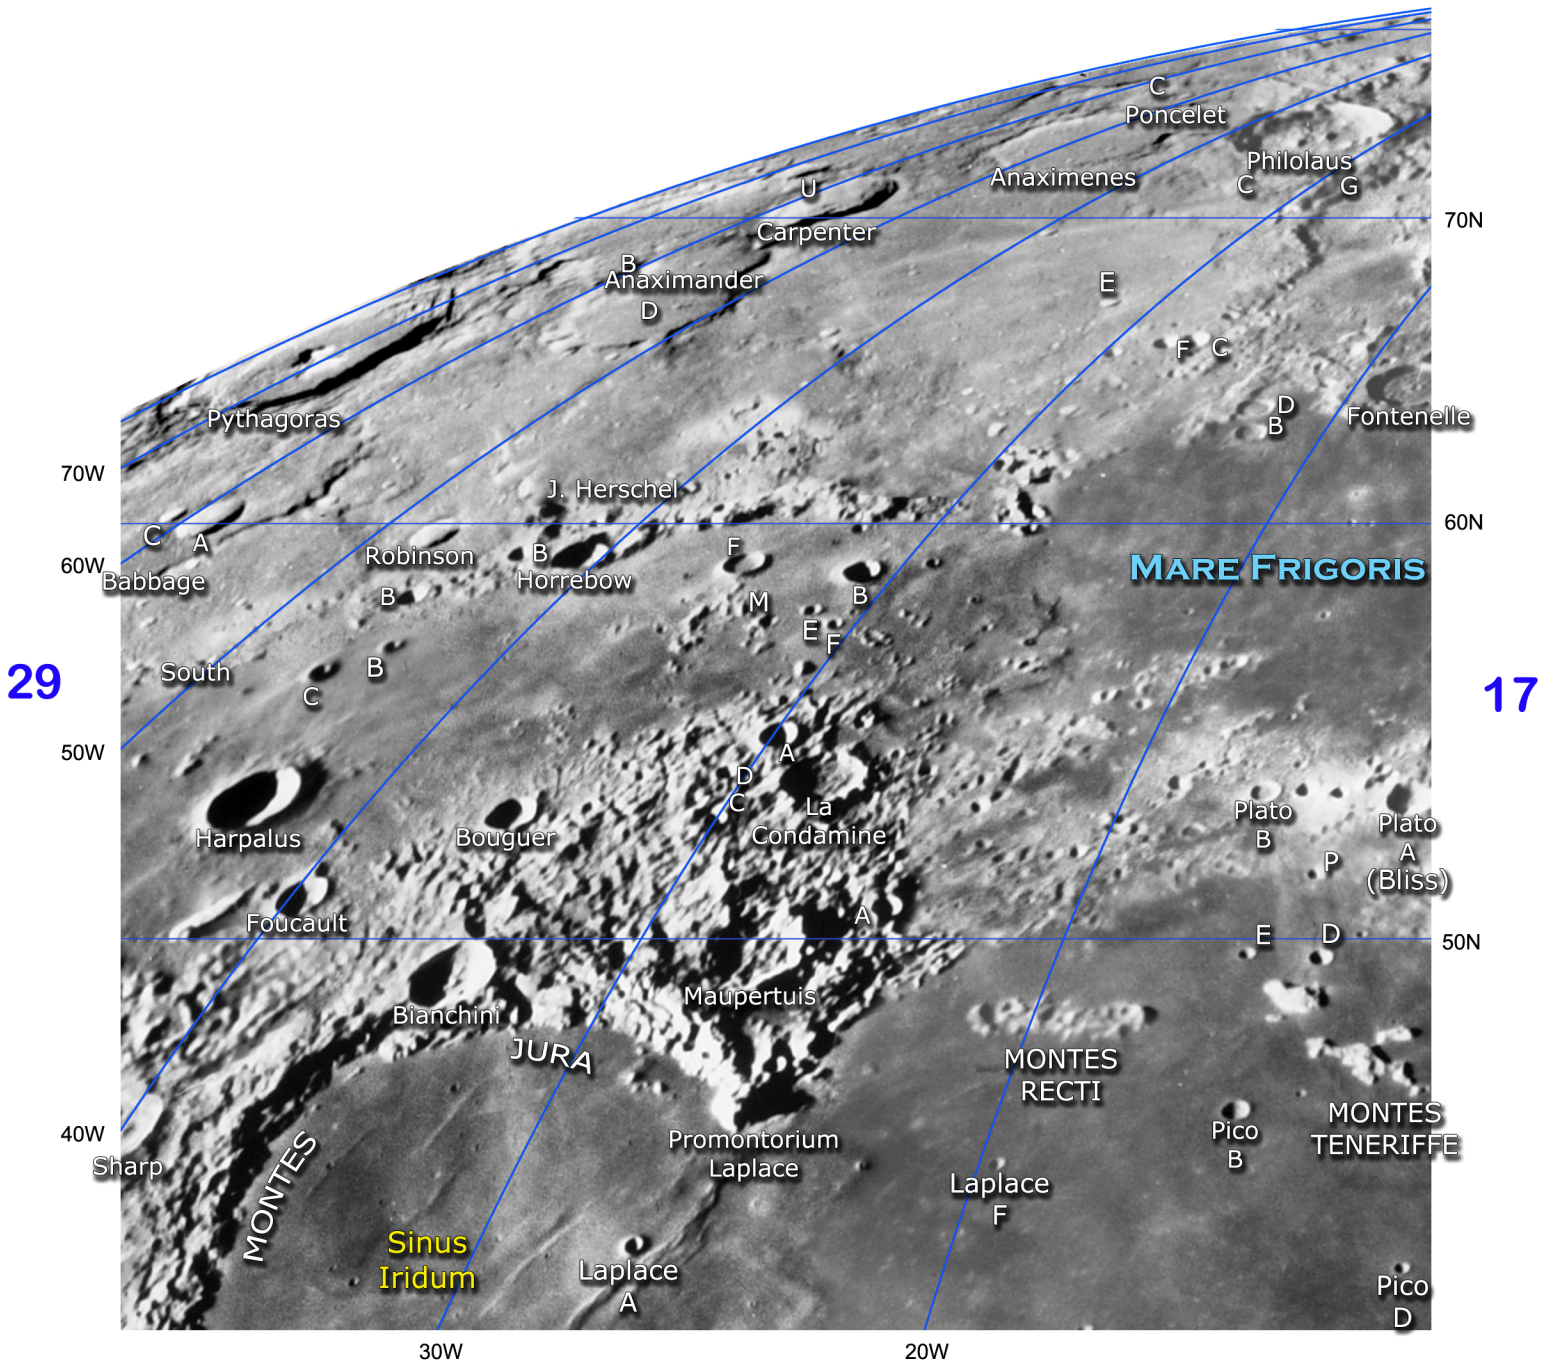

Lunar Field Atlas

Chart 23