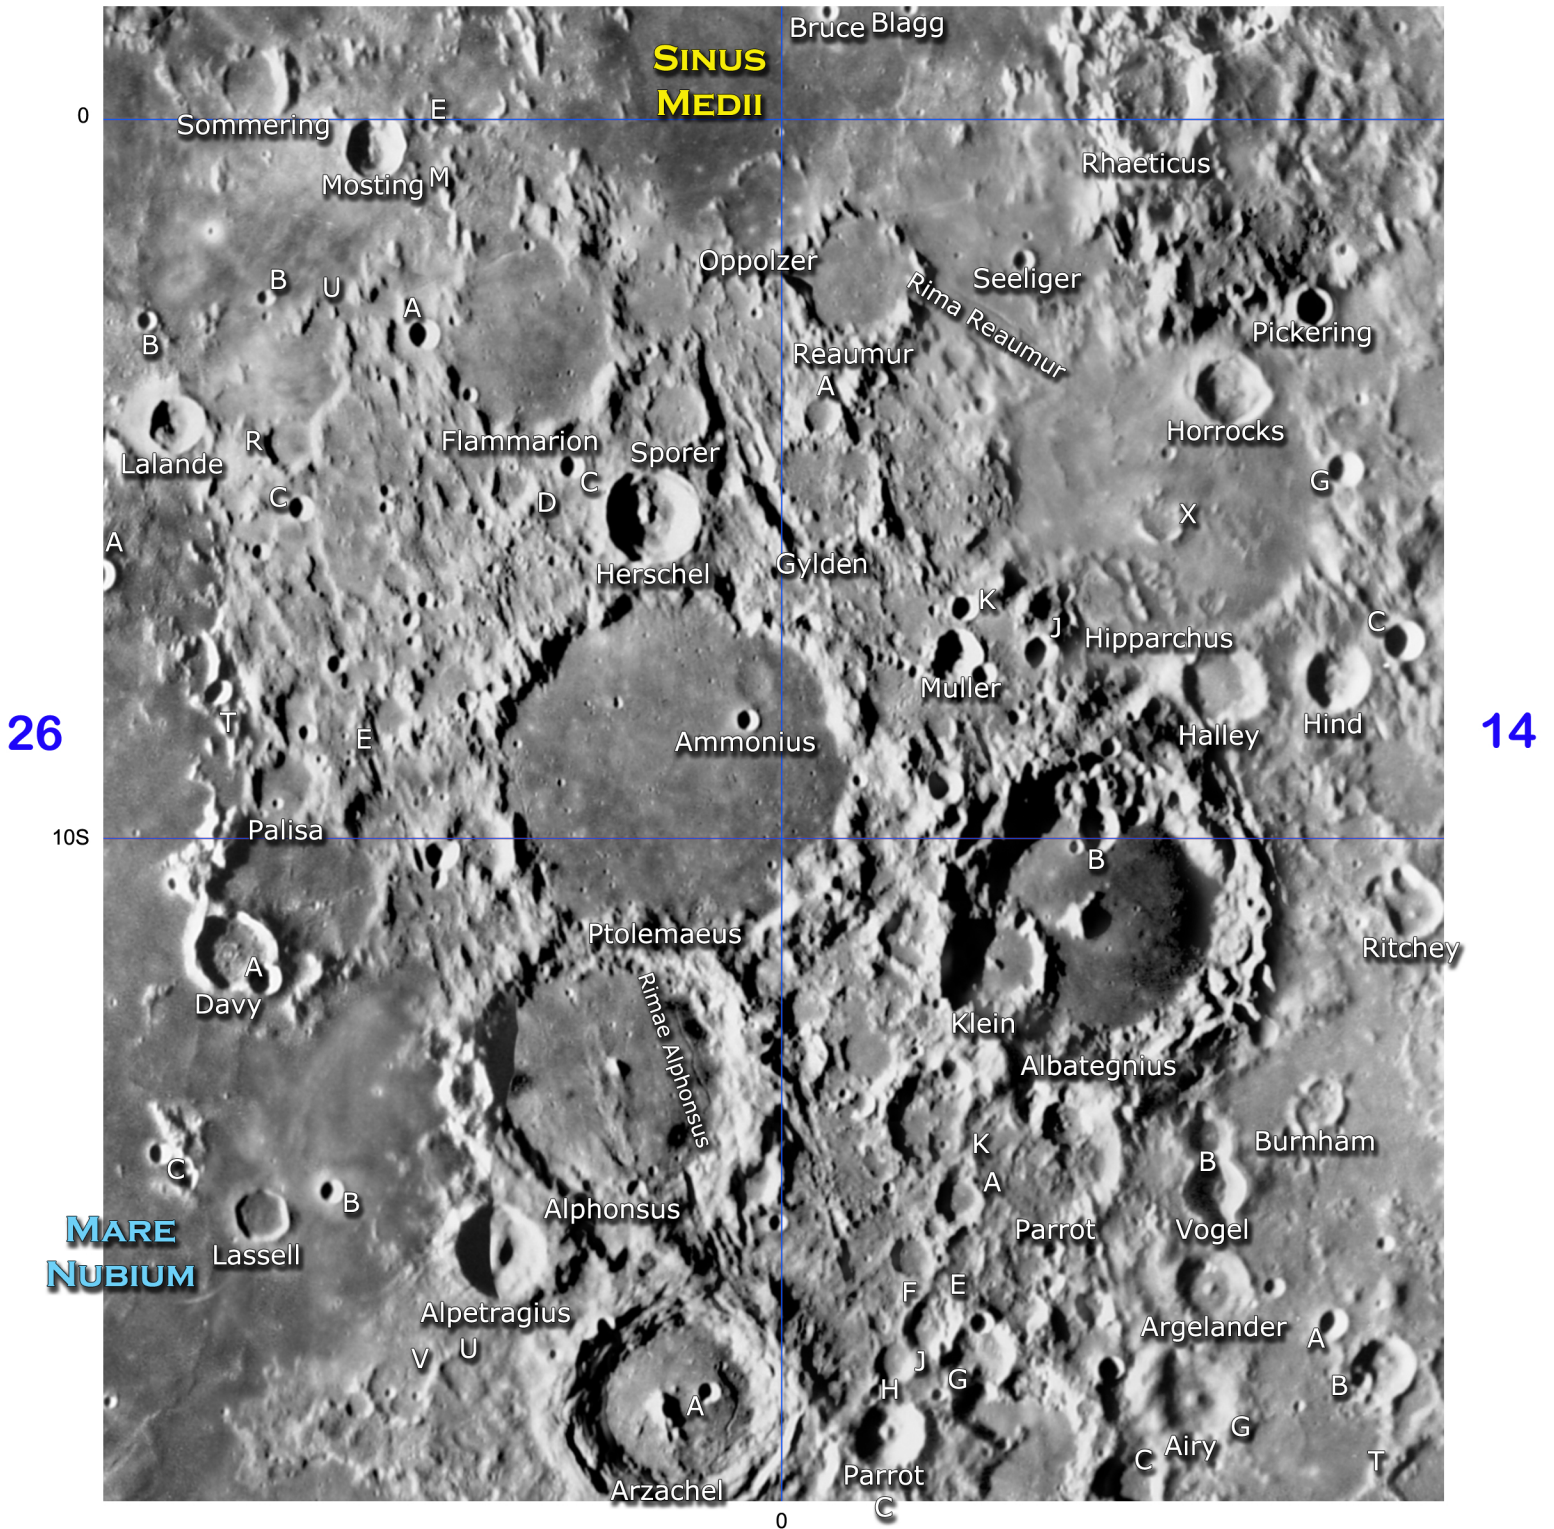

*Chart
20*

19

0