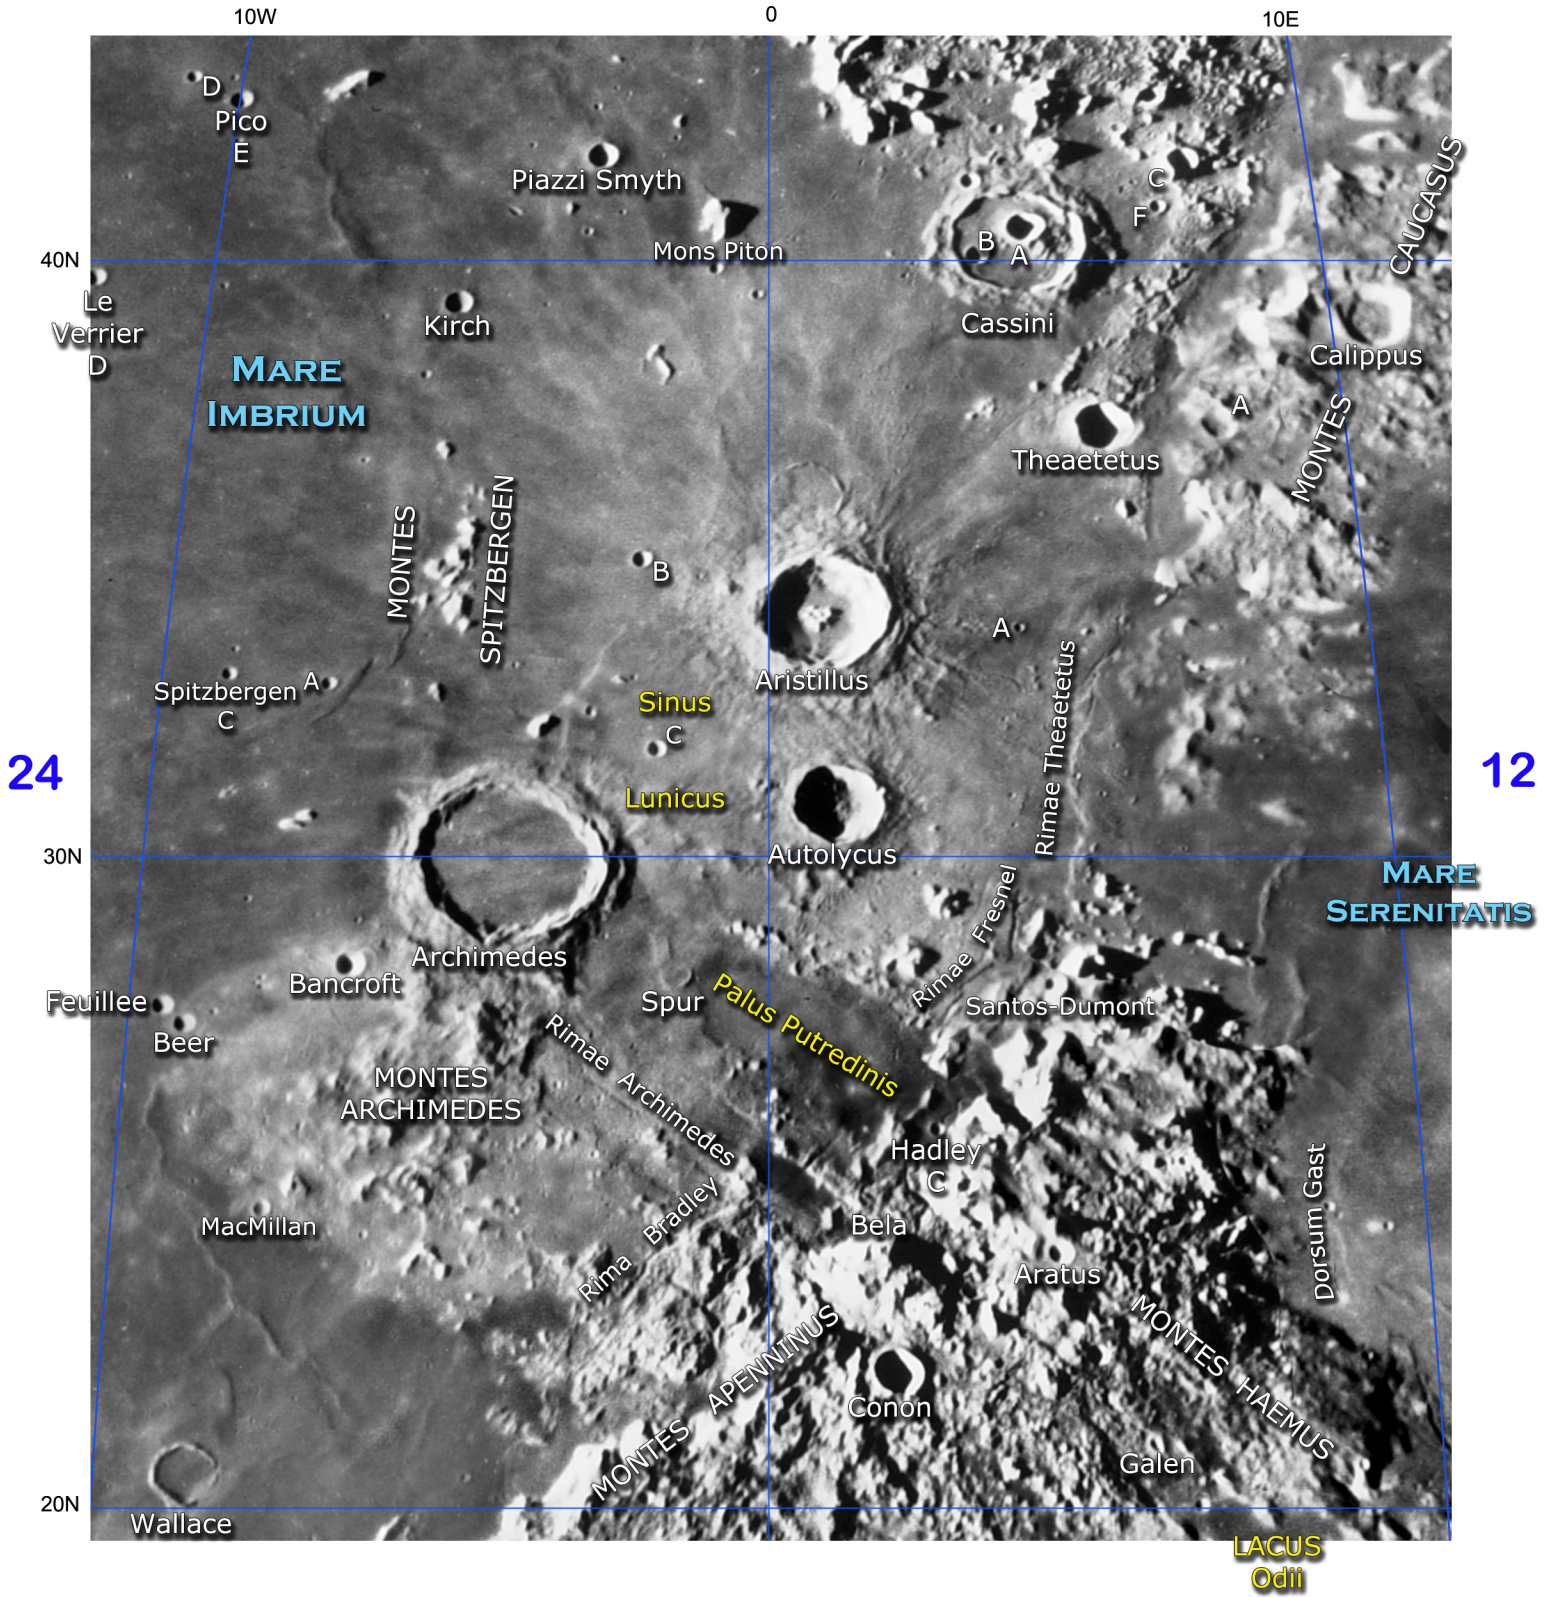

Spur 6 miles 328 ft.

Theaetetus 14 miles 9282 ft.

Wallace 16 miles 524 ft.

*Lunar
Field Atlas*

*Chart
18*

17
0

19

18