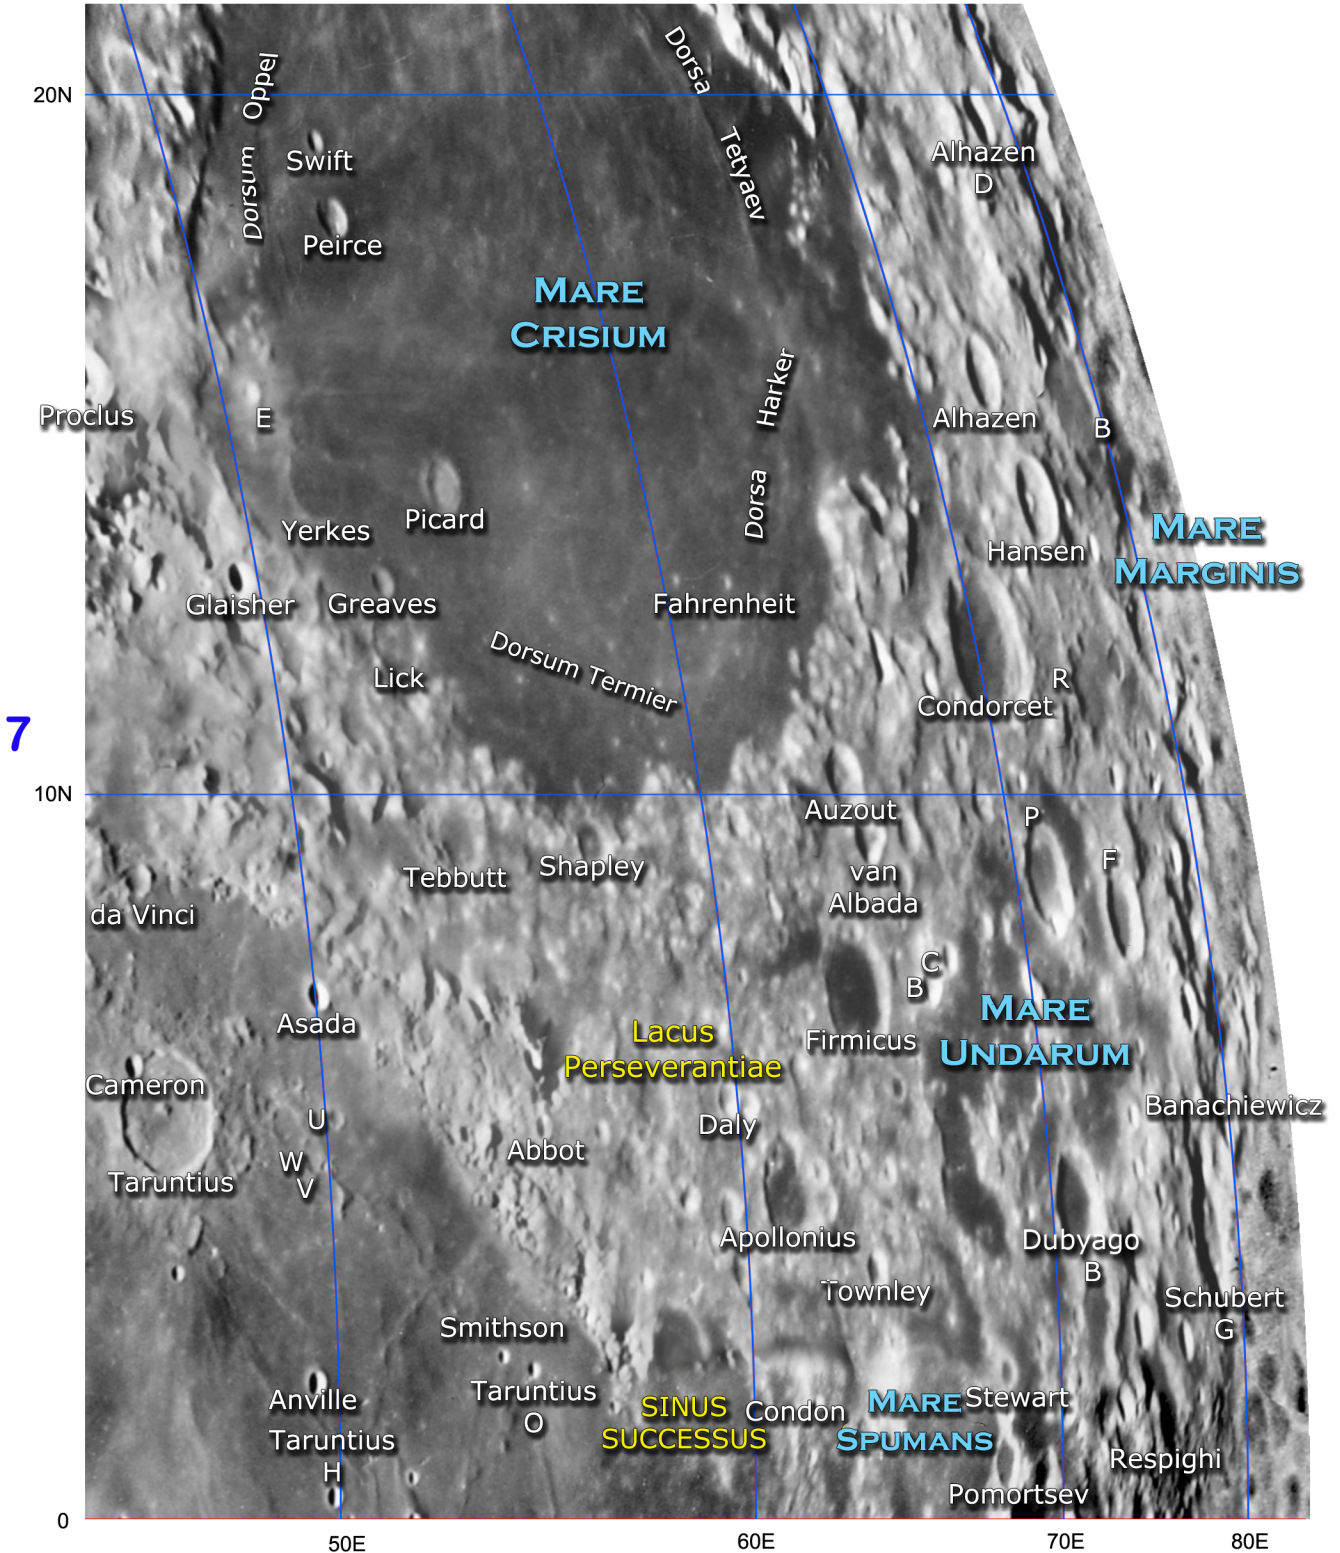

Lunar Field Atlas

Chart 2

1

7

3

2