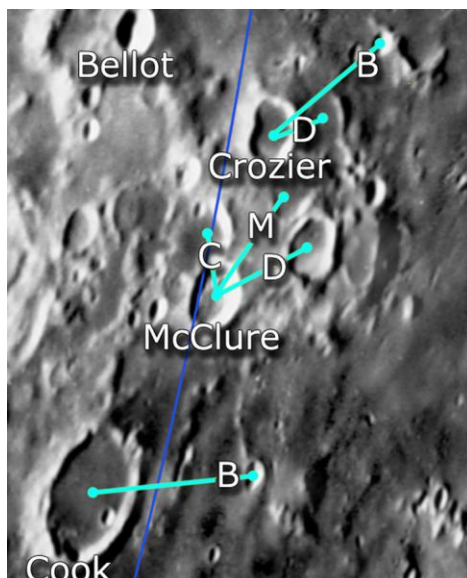

Published by Frederick C. Dase - January 2010

About This Atlas

The Lunar Field Atlas uses the selenographic coordinate system. The Moon is divided into 4 quadrants. The grid lines are spaced in 10 degree increments. Any feature can be located using it's coordinates of North or South degrees by East or West degrees. As in figure 1 Copernicus (yellow dot) is located at 10N x 20W degrees. Petavius (red dot) is located at 26S x 60E degrees. For named features diameter is given in miles, heighth/depth is given in feet. Subsidiary craters only diameter in miles is given.

fig. 1

Subsidiary craters are designated using capital letters. These letters are placed on the edge of the subsidiary crater closest to the center of the parent crater. As in figure 2 a line drawn from the center of the subsidiary crater through the center of the letter at it's edge will lead to the center of the parent crater.