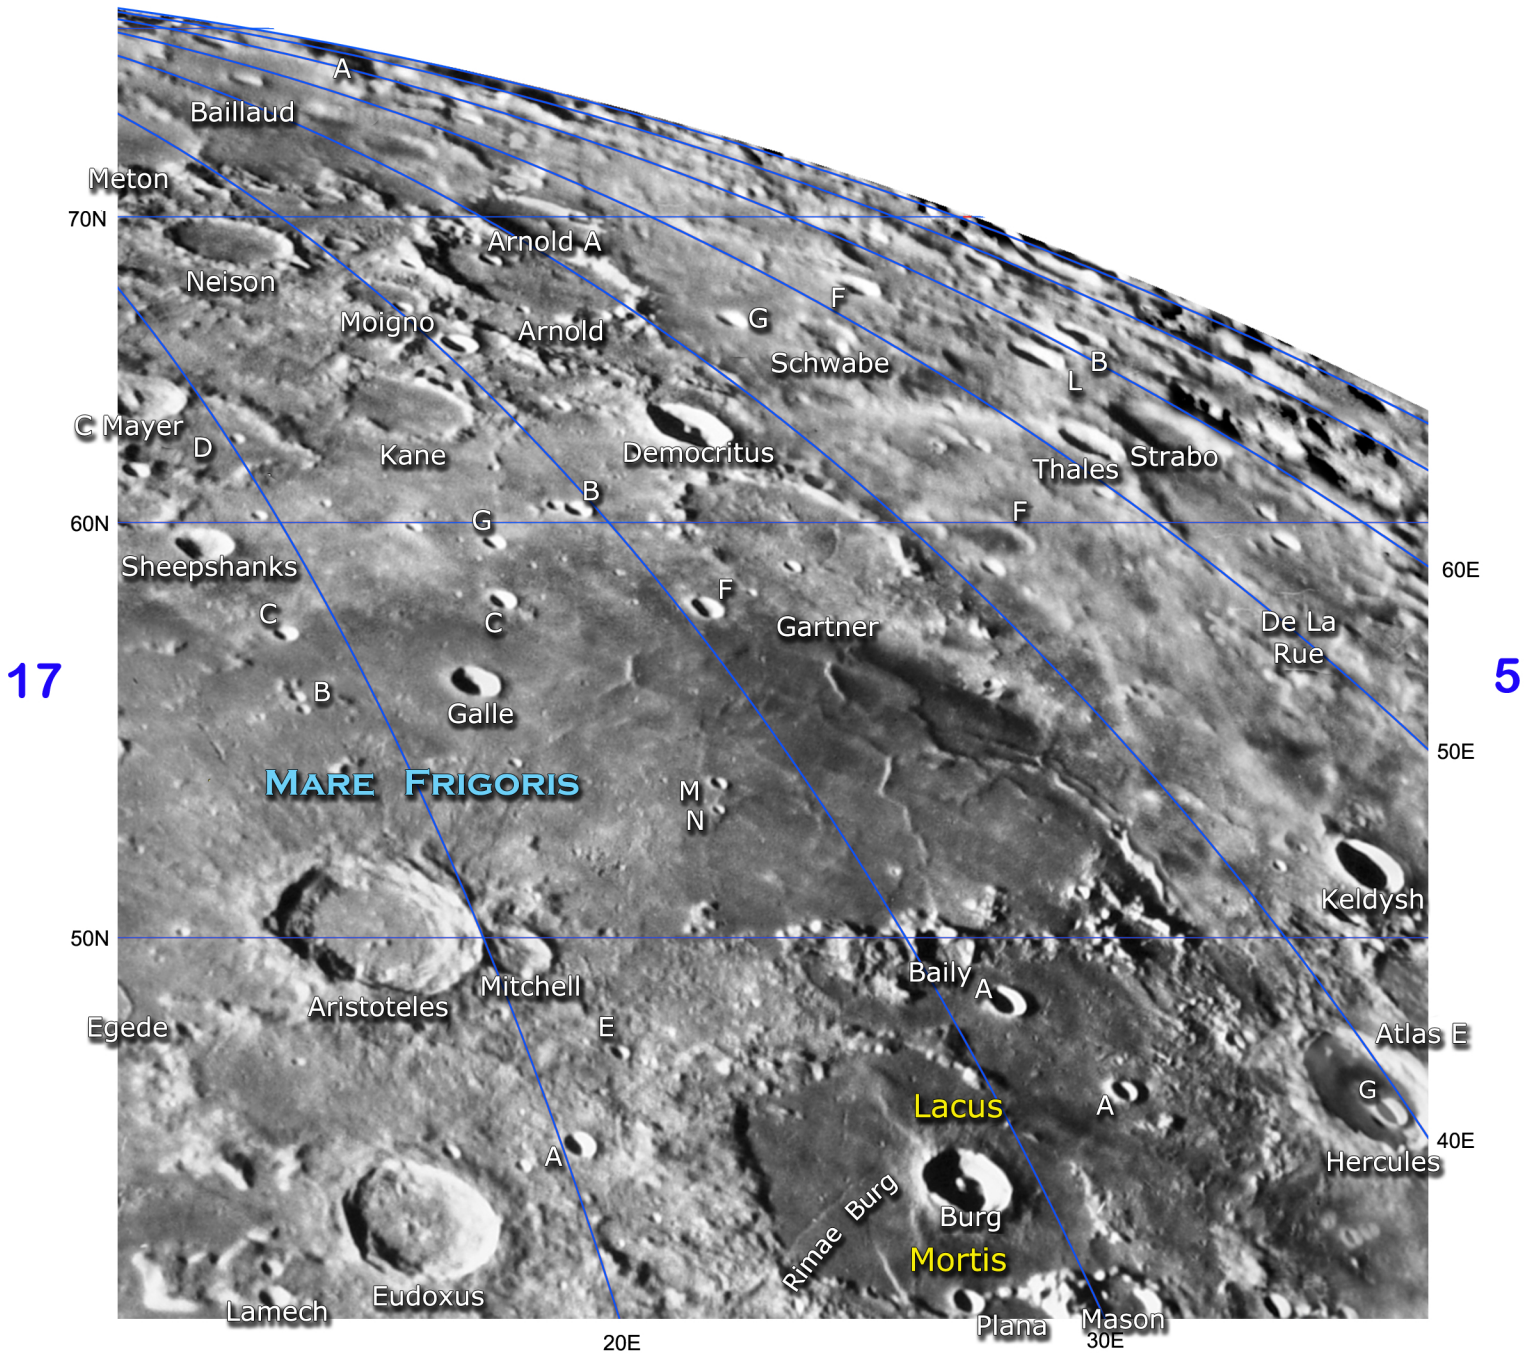

Lunar Field Atlas

Chart 11