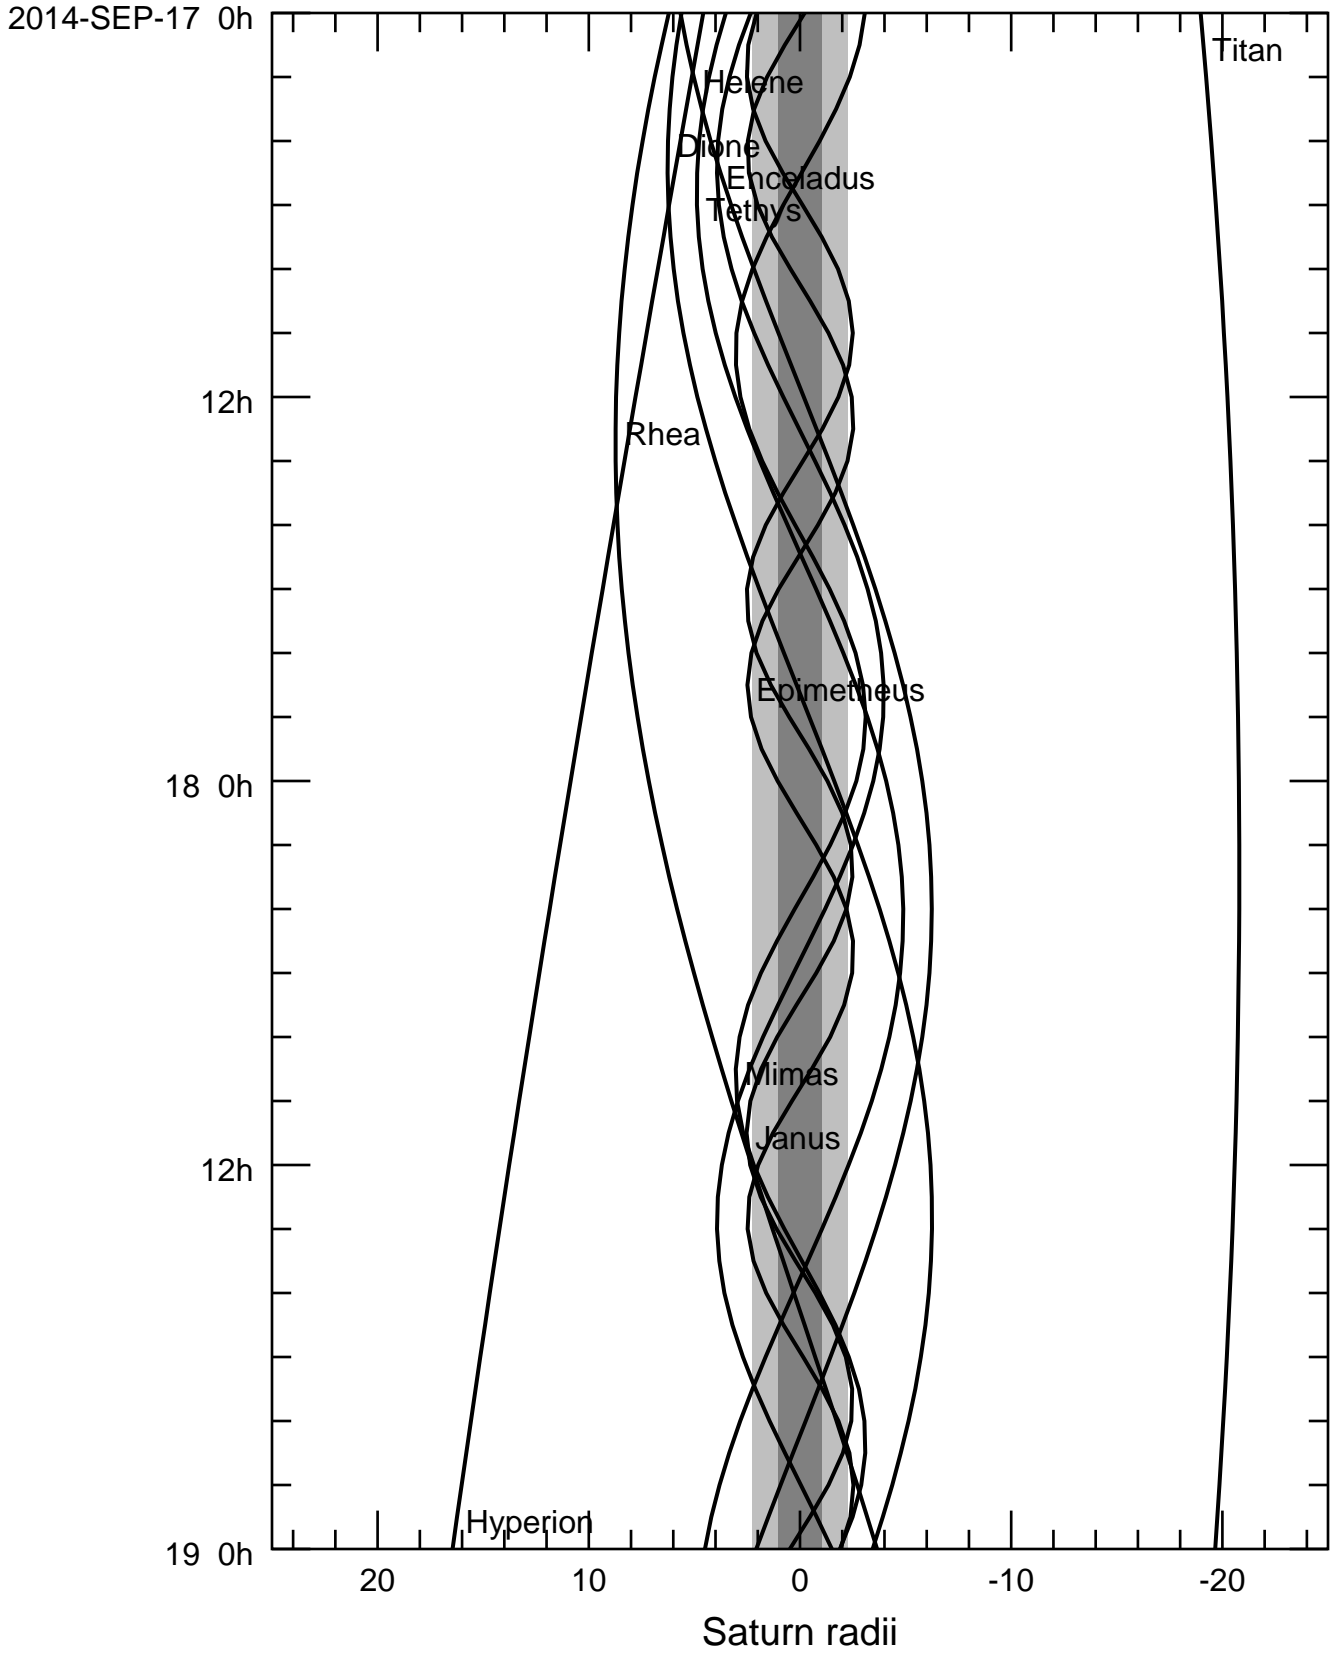

# Saturn Moon Tracker Results

Ephemeris: 010 SAT357 + SAT360 + SAT363 + DE430  
Prometheus lag: On